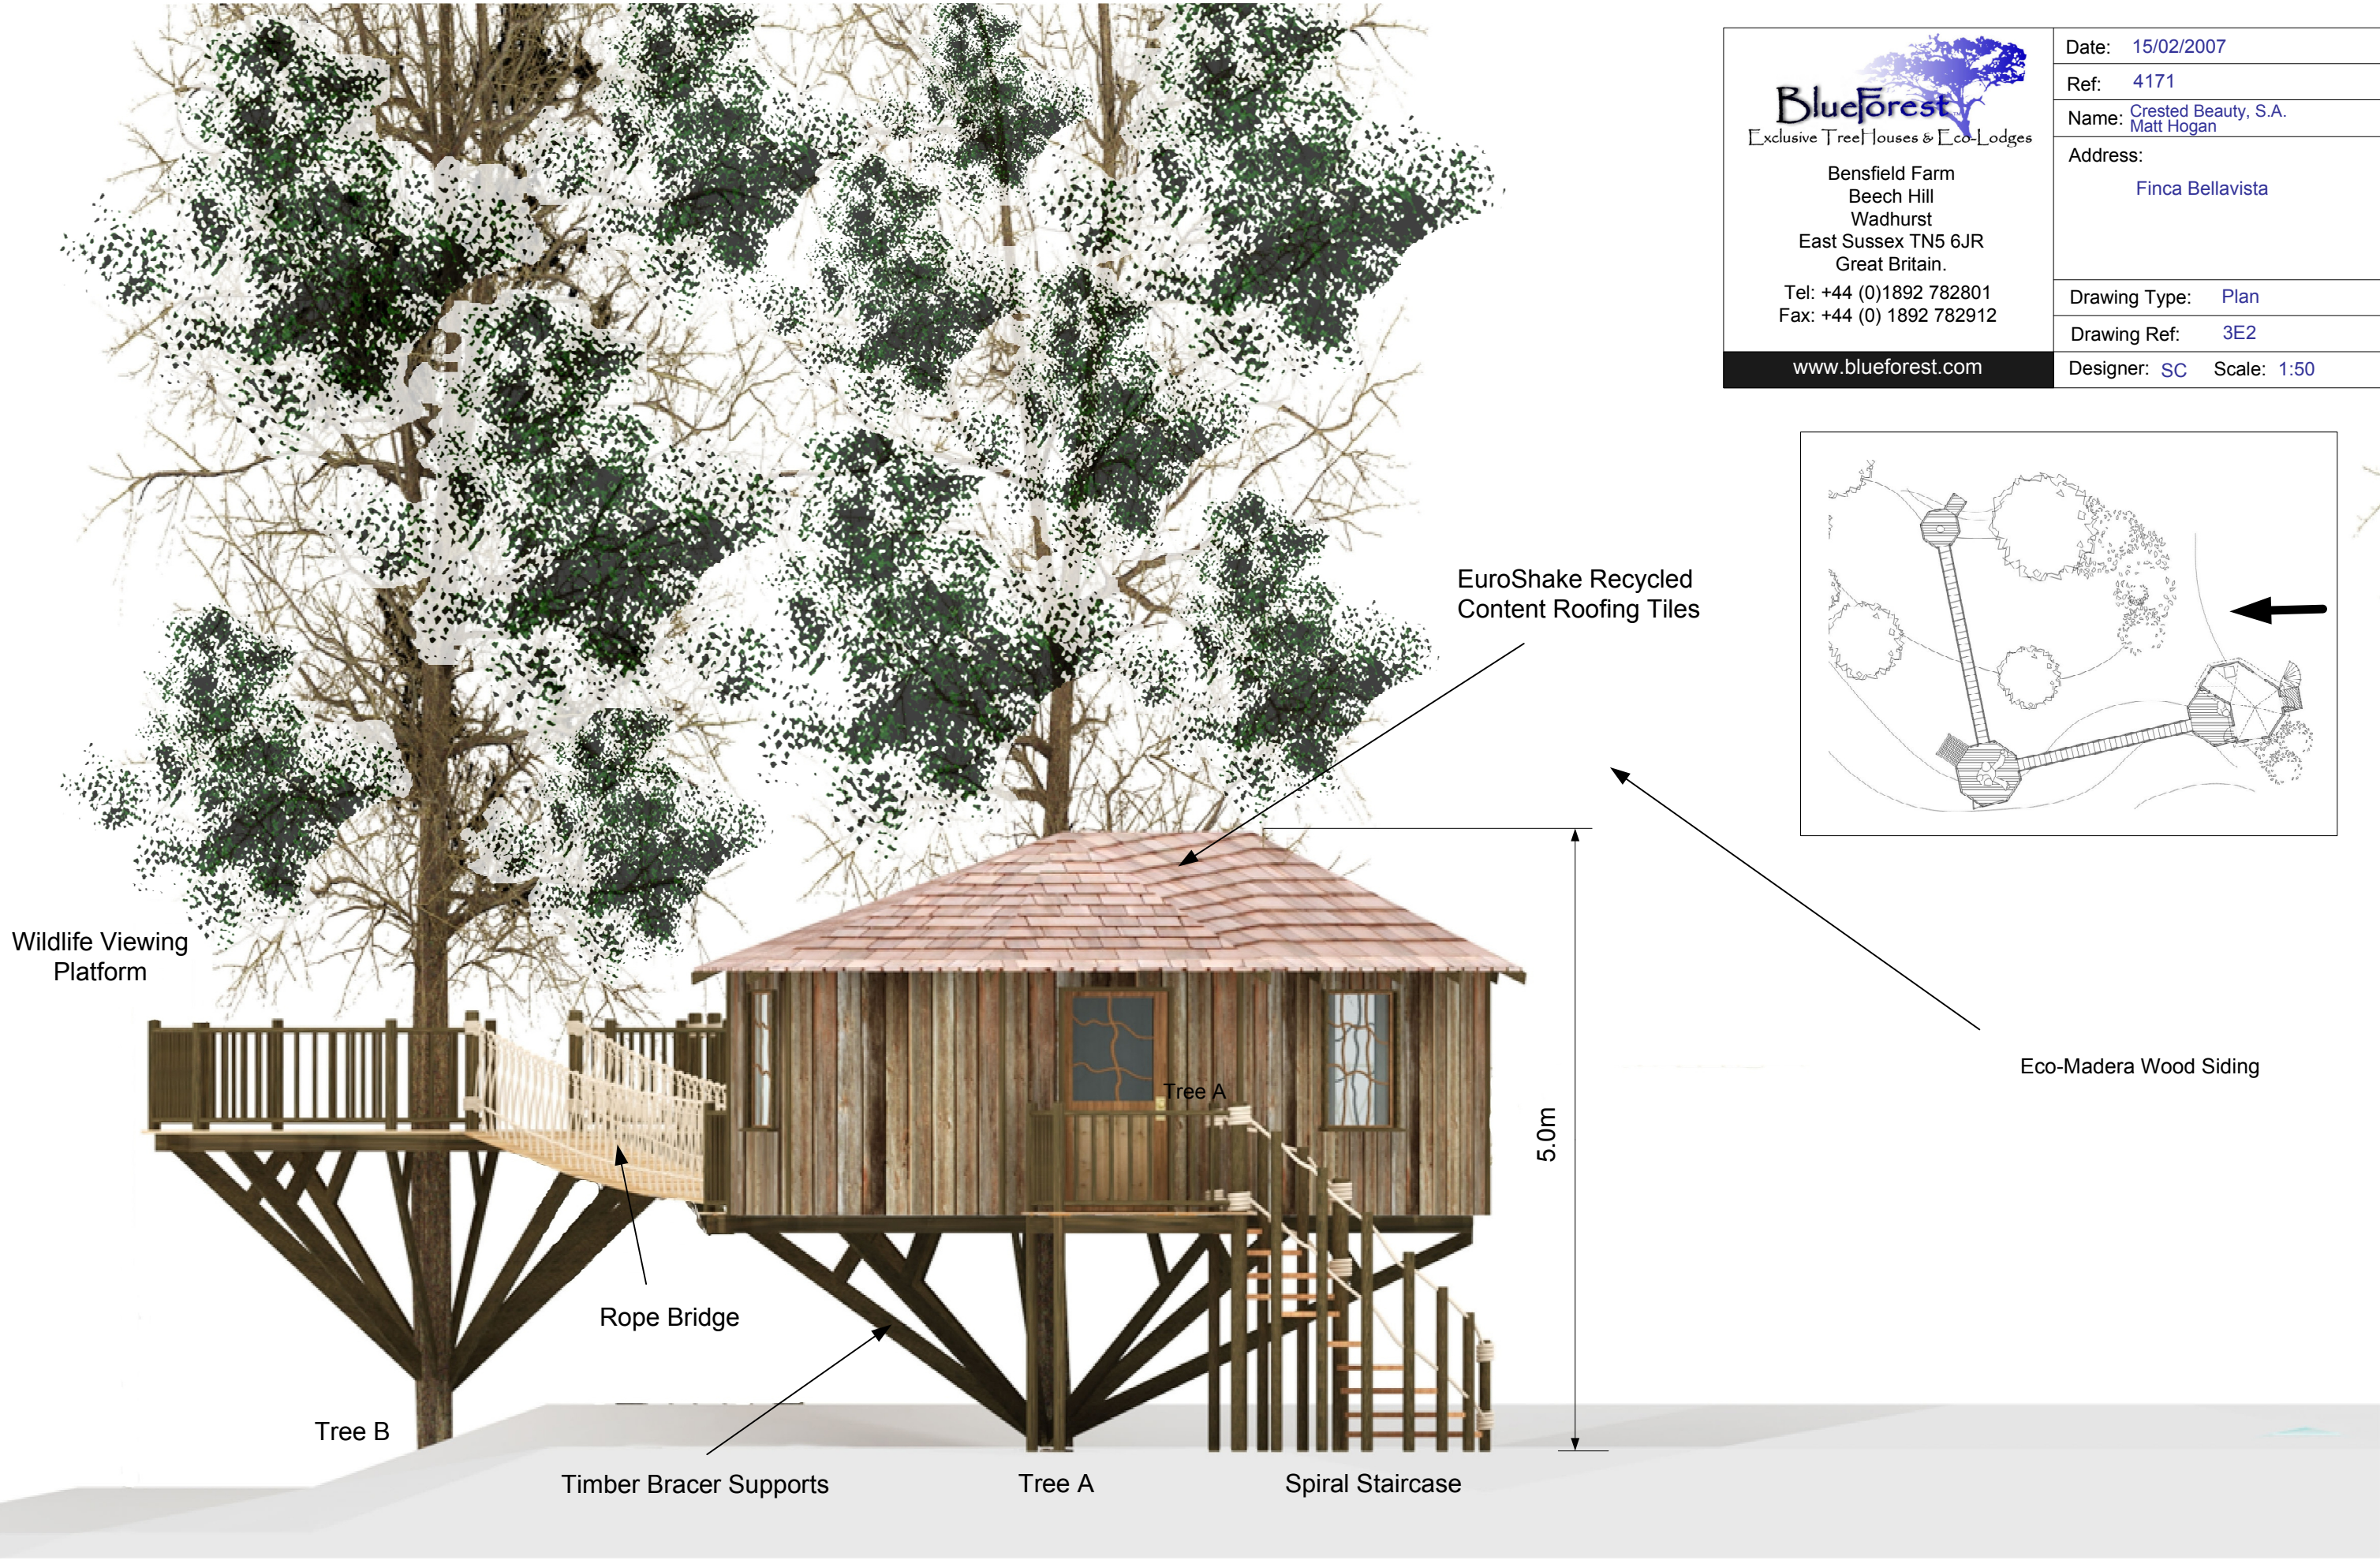

EuroShake Recycled Content Roofing Tiles

Eco-Madera Wood Siding

Tree House Deck

Rope Bridge

Timber Bracer Supports

Tree A

Spiral Staircase

2.0m
5.0m

Finca Bellavista, Tree House Concept Three. — Side Elevation.

 <p>Bensfield Farm Beech Hill Wadhurst East Sussex TN5 6JR Great Britain.</p> <p>Tel: +44 (0)1892 782801 Fax: +44 (0) 1892 782912</p> <p>www.blueforest.com</p>	Date: 15/02/2007
	Ref: 4171
	Name: Crested Beauty, S.A. Matt Hogan
	Address: Finca Bellavista
	Drawing Type: Plan
	Drawing Ref: 3E2
	Designer: SC Scale: 1:50

Tree A

Spiral Staircase

Finca Bellavista, Arboreal Tree House Design. — Bracer Detail.

Front Elevation

Side Elevation

The bracers are fixed using a galvanised steel bracket/joist hanger and a stainless steel bolt.

The bolt passes through an eye-hole in the bracket and is fixed through the bark, cambium layer and sap wood and eventually into the heart wood of the tree.

By securing in this manner the tree simply grows around the fixing as though it were a limb with no negative consequences.