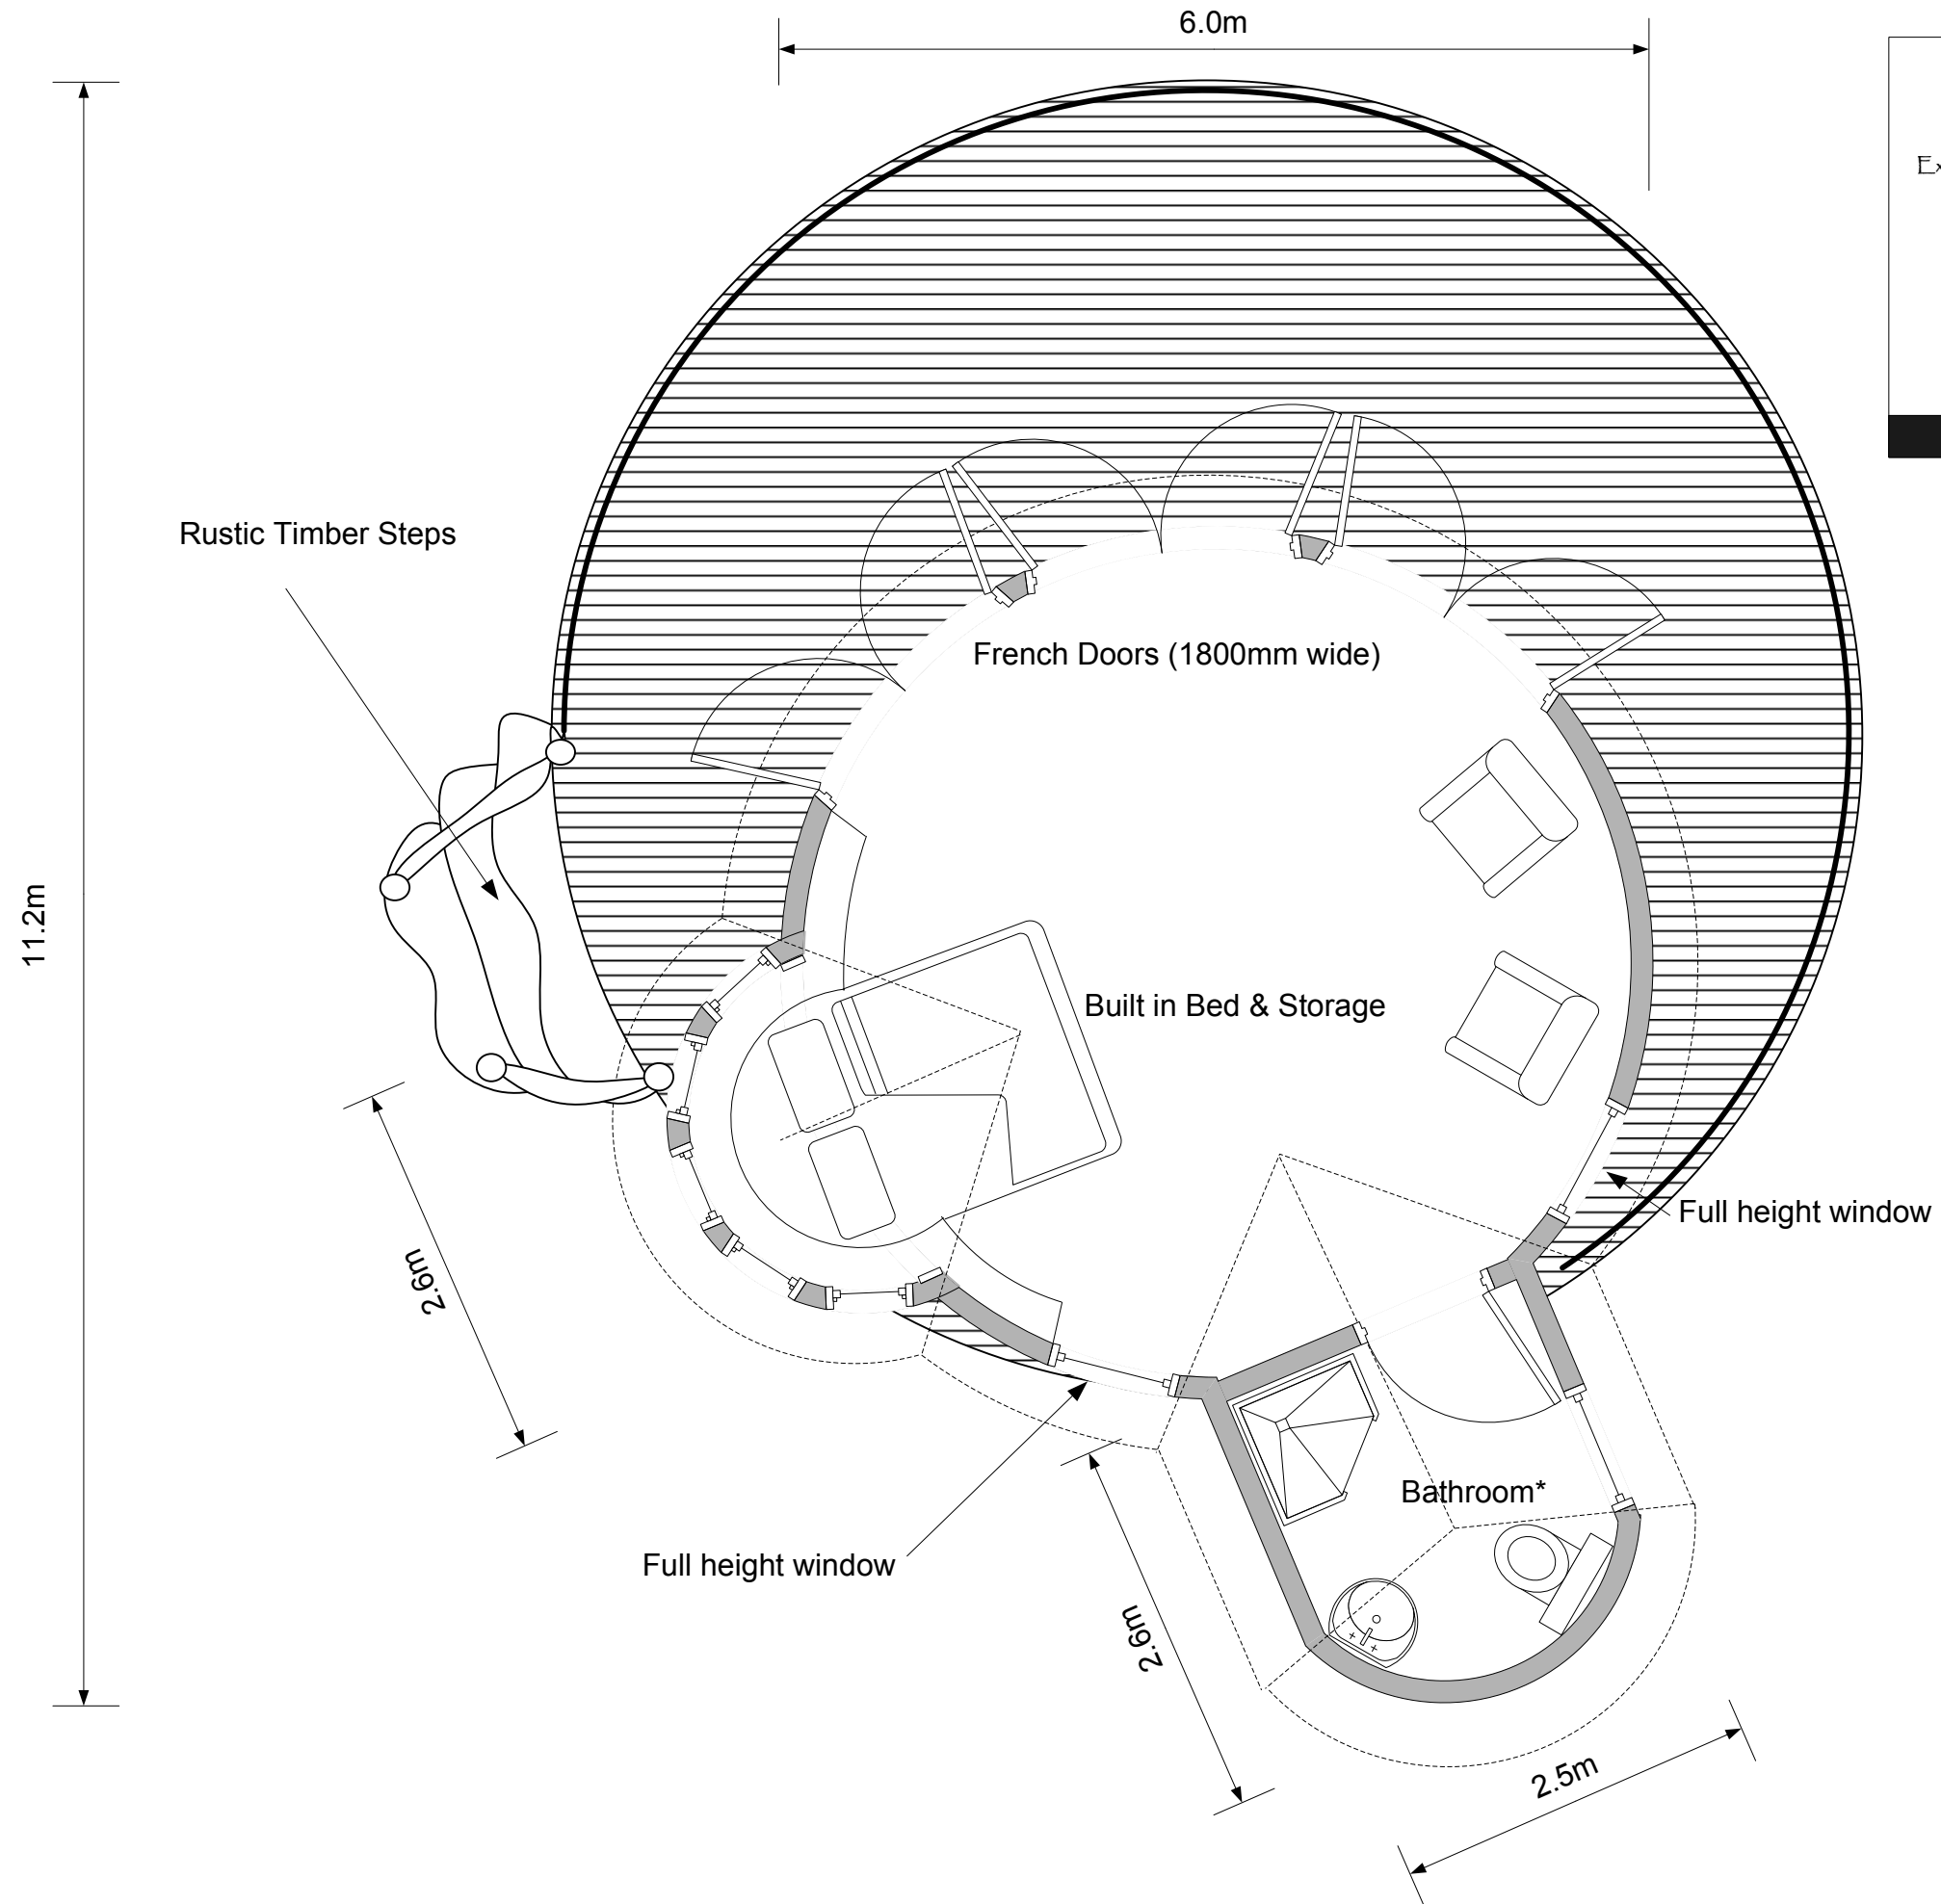

Finca Bellavista, Tree House Concept Two. — Plan View.

Bensfield Farm Beech Hill Wadhurst East Sussex TN5 6JR Great Britain. Tel: +44 (0)1892 782801 Fax: +44 (0) 1892 782912 www.blueforest.com	Date: 15/02/2007
	Ref: 4171
	Name: Crested Beauty, S.A. Matt Hogan
	Address: Finca Bellavista
	Drawing Type: Plan
Drawing Ref: 2P1	
Designer: SC	Scale: 1:50