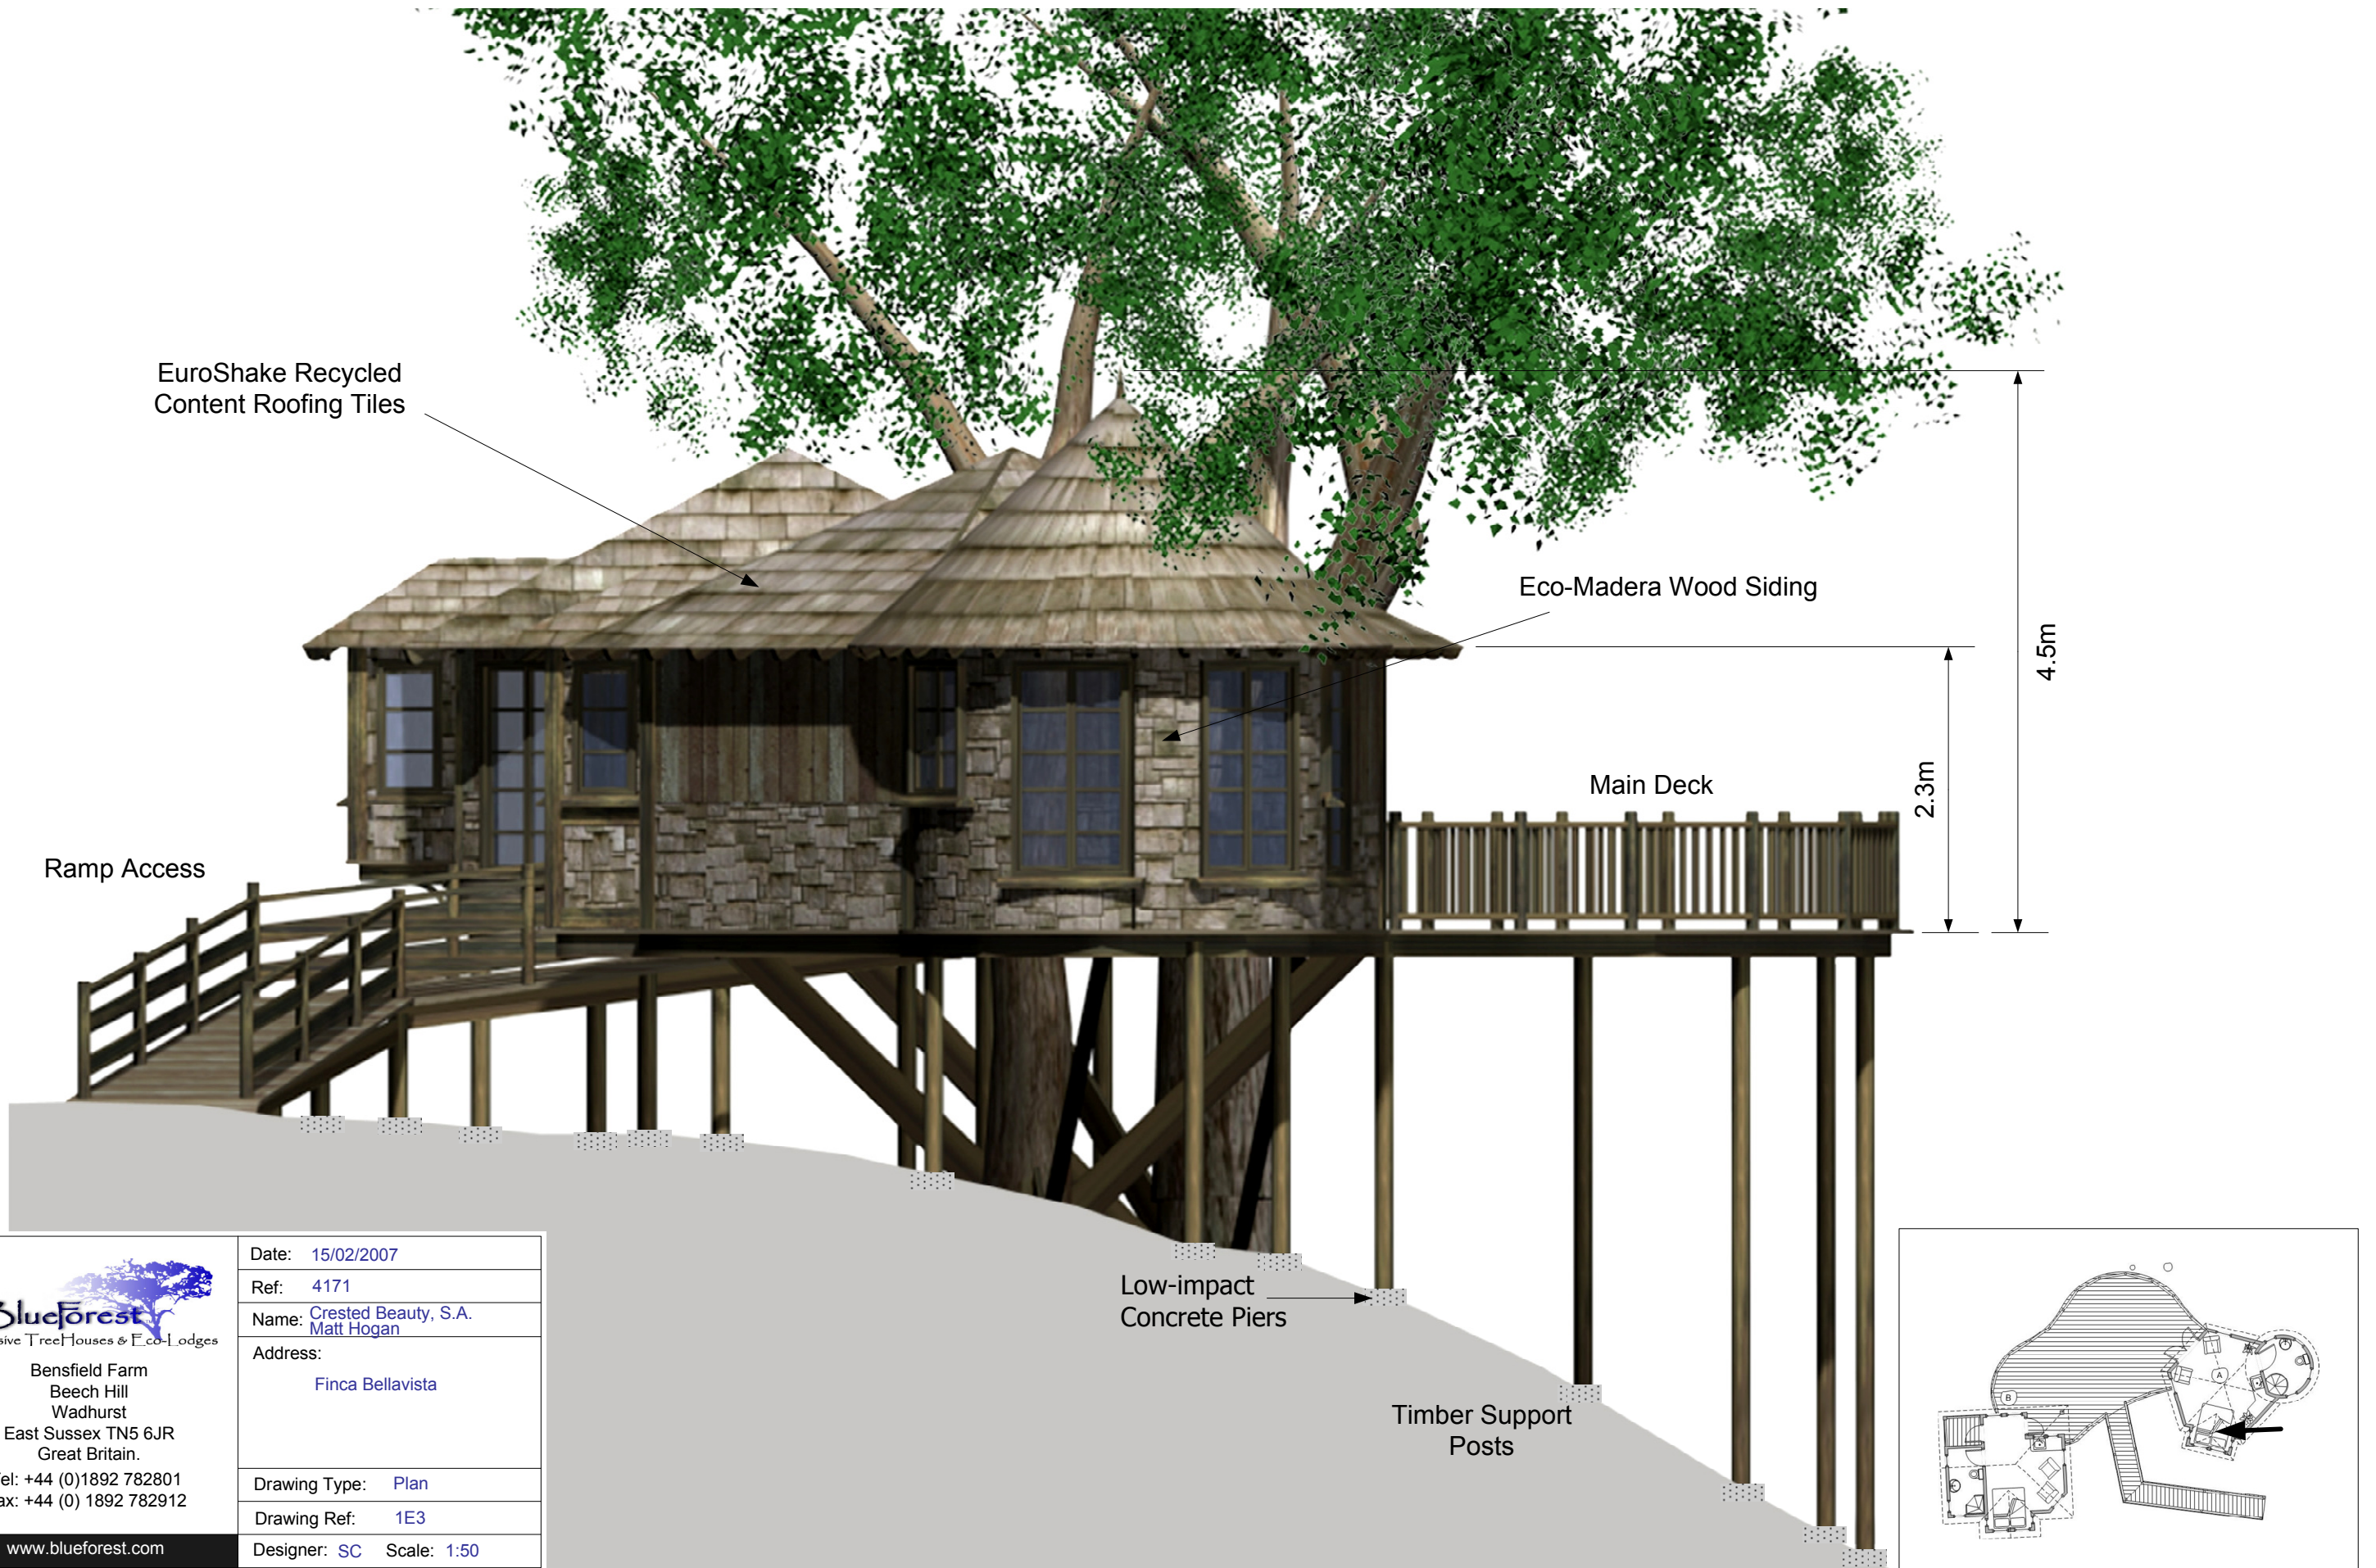

Tree House 2

EuroShake
Recycled Content
Roofing Tiles

Main Deck

Tree House 1

Low-impact
Concrete Piers

Timber Support
Posts

4.1m

1.55m

2.2m

Finca Bellavista, Tree House Concept One. — Side Elevation.

 <p>Blueforest Exclusive Tree Houses & Eco-Lodges</p> <p>Bensfield Farm Beech Hill Wadhurst East Sussex TN5 6JR Great Britain. Tel: +44 (0)1892 782801 Fax: +44 (0) 1892 782912 www.blueforest.com</p>	Date: 15/02/2007
	Ref: 4171
	Name: Crested Beauty, S.A. Matt Hogan
	Address: Finca Bellavista
	Drawing Type: Plan
	Drawing Ref: 1E2
	Designer: SC Scale: 1:50

Finca Bellavista, Tree House Concept One. — Front Elevation.

 <p>Blueforest Exclusive Tree Houses & Eco-Lodges</p> <p>Bensfield Farm Beech Hill Wadhurst East Sussex TN5 6JR Great Britain.</p> <p>Tel: +44 (0)1892 782801 Fax: +44 (0) 1892 782912</p> <p>www.blueforest.com</p>	Date: 15/02/2007
	Ref: 4171
	Name: Crested Beauty, S.A. Matt Hogan
	Address: Finca Bellavista
	Drawing Type: Plan
Drawing Ref: 1E3	
Designer: SC	Scale: 1:50

Tree A

Spiral Staircase

Finca Bellavista, Arboreal Tree House Design. — Bracer Detail.

Front Elevation

Side Elevation

The bracers are fixed using a galvanised steel bracket/joist hanger and a stainless steel bolt.