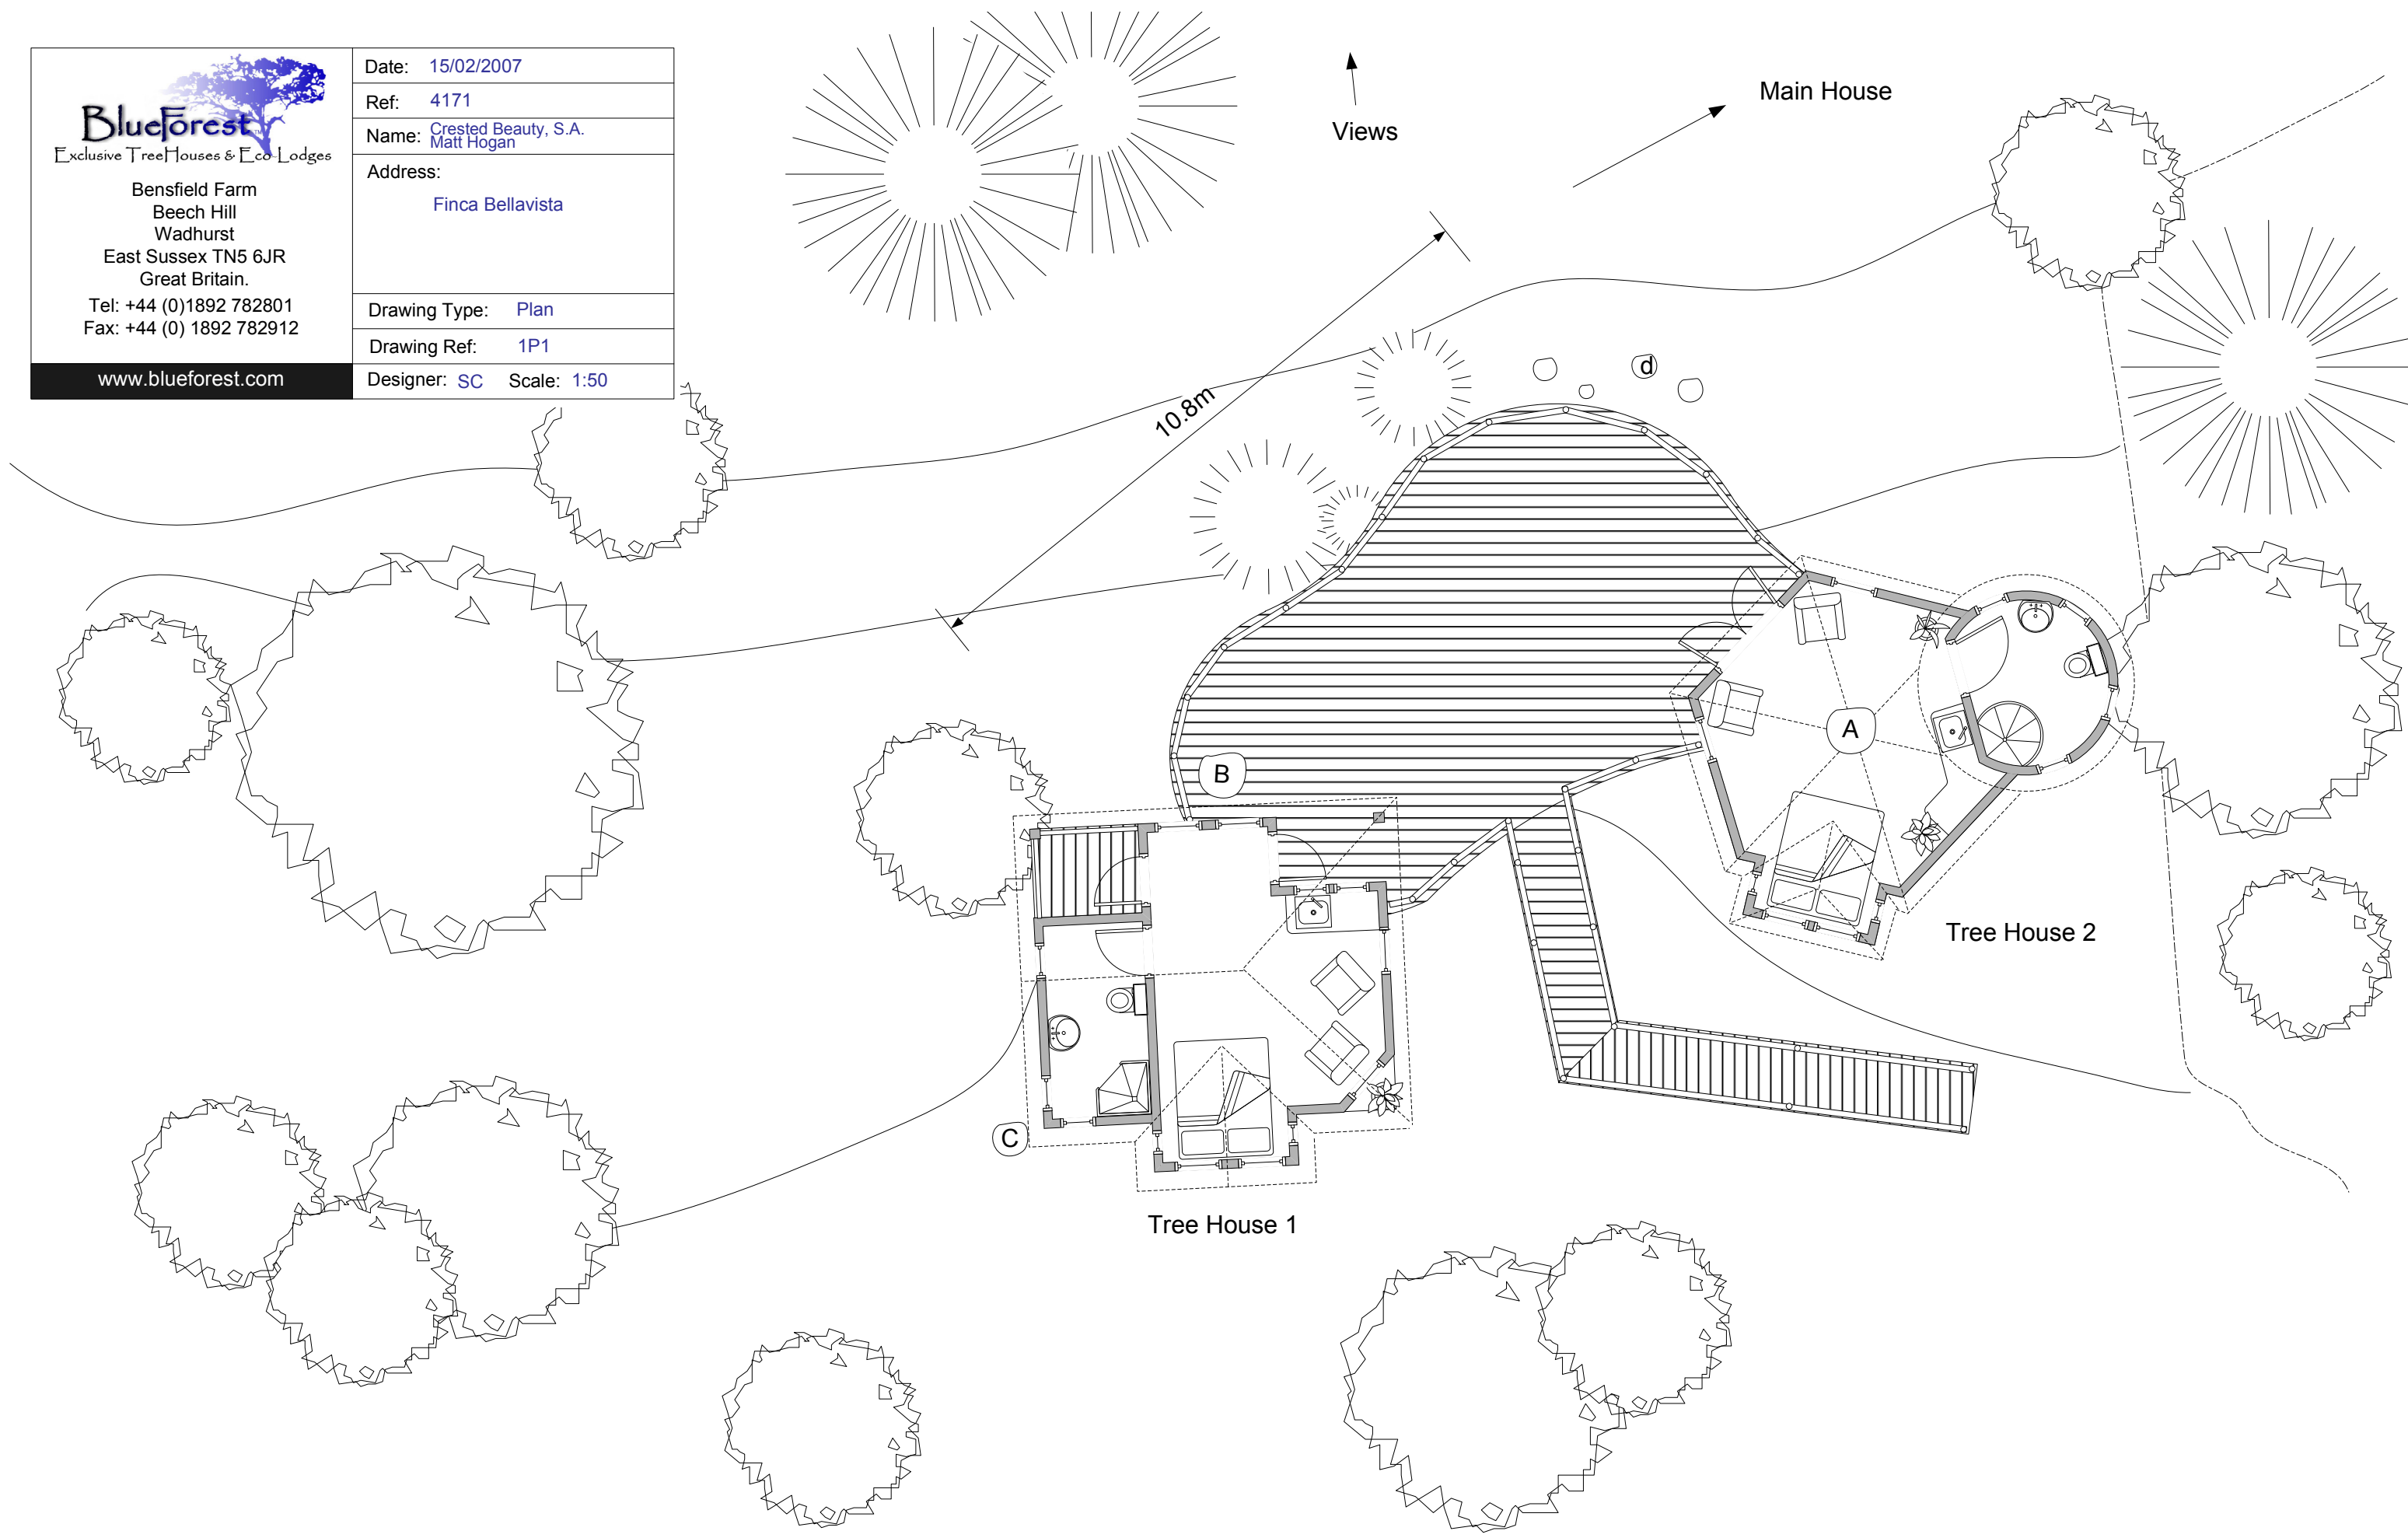

Finca Bellavista, Tree House Concept One. — Site Plan.

Bensfield Farm Beech Hill Wadhurst East Sussex TN5 6JR Great Britain. Tel: +44 (0)1892 782801 Fax: +44 (0) 1892 782912 www.blueforest.com	Date: 15/02/2007
	Ref: 4171
	Name: Crested Beauty, S.A. Matt Hogan
	Address: Finca Bellavista
	Drawing Type: Plan
Drawing Ref: 1P1	
Designer: SC Scale: 1:50