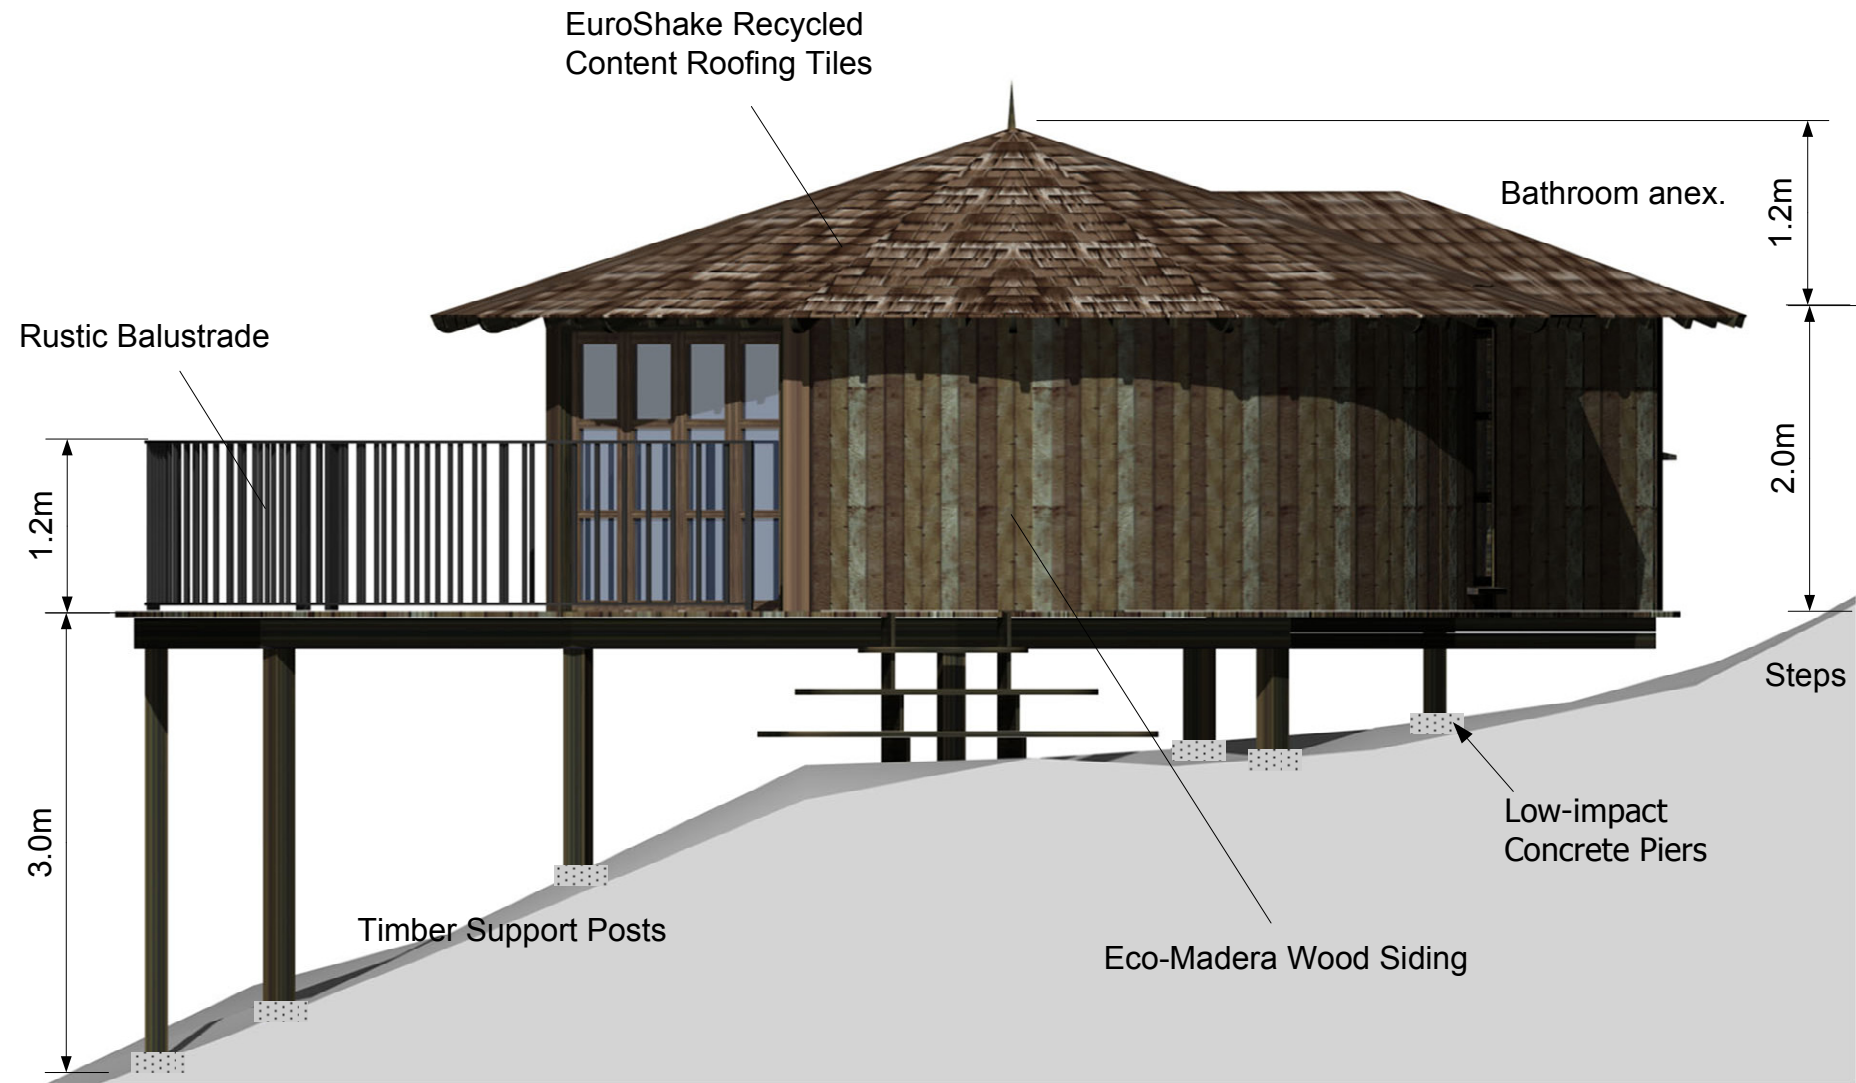

Finca Bellavista, Tree House Concept Two. — Plan View.

 <p>Bensfield Farm Beech Hill Wadhurst East Sussex TN5 6JR Great Britain. Tel: +44 (0)1892 782801 Fax: +44 (0) 1892 782912 www.blueforest.com</p>	Date: 15/02/2007
	Ref: 4171
	Name: Crested Beauty, S.A. Matt Hogan
	Address: Finca Bellavista
	Drawing Type: Plan
Drawing Ref: 2P1	
Designer: SC	Scale: 1:50

Finca Bellavista, Tree House Concept Two. — Front Elevation.

 <p>Bensfield Farm Beech Hill Wadhurst East Sussex TN5 6JR Great Britain. Tel: +44 (0)1892 782801 Fax: +44 (0) 1892 782912 www.blueforest.com</p>	Date: 15/02/2007
	Ref: 4171
	Name: Crested Beauty, S.A. Matt Hogan
	Address: Finca Bellavista
	Drawing Type: Plan
	Drawing Ref: 2E1
	Designer: SC Scale: 1:50

Finca Bellavista, Tree House Concept Two. — Side Elevation.

 <p>Bensfield Farm Beech Hill Wadhurst East Sussex TN5 6JR Great Britain. Tel: +44 (0)1892 782801 Fax: +44 (0) 1892 782912 www.blueforest.com</p>	Date: 15/02/2007
	Ref: 4171
	Name: Crested Beauty, S.A. Matt Hogan
	Address: Finca Bellavista
	Drawing Type: Plan
	Drawing Ref: 2E2
	Designer: SC Scale: 1:50

Tree A

Spiral Staircase

Finca Bellavista, Arboreal Tree House Design. — Bracer Detail.

Front Elevation

Side Elevation

The bracers are fixed using a galvanised steel bracket/joist hanger and a stainless steel bolt.