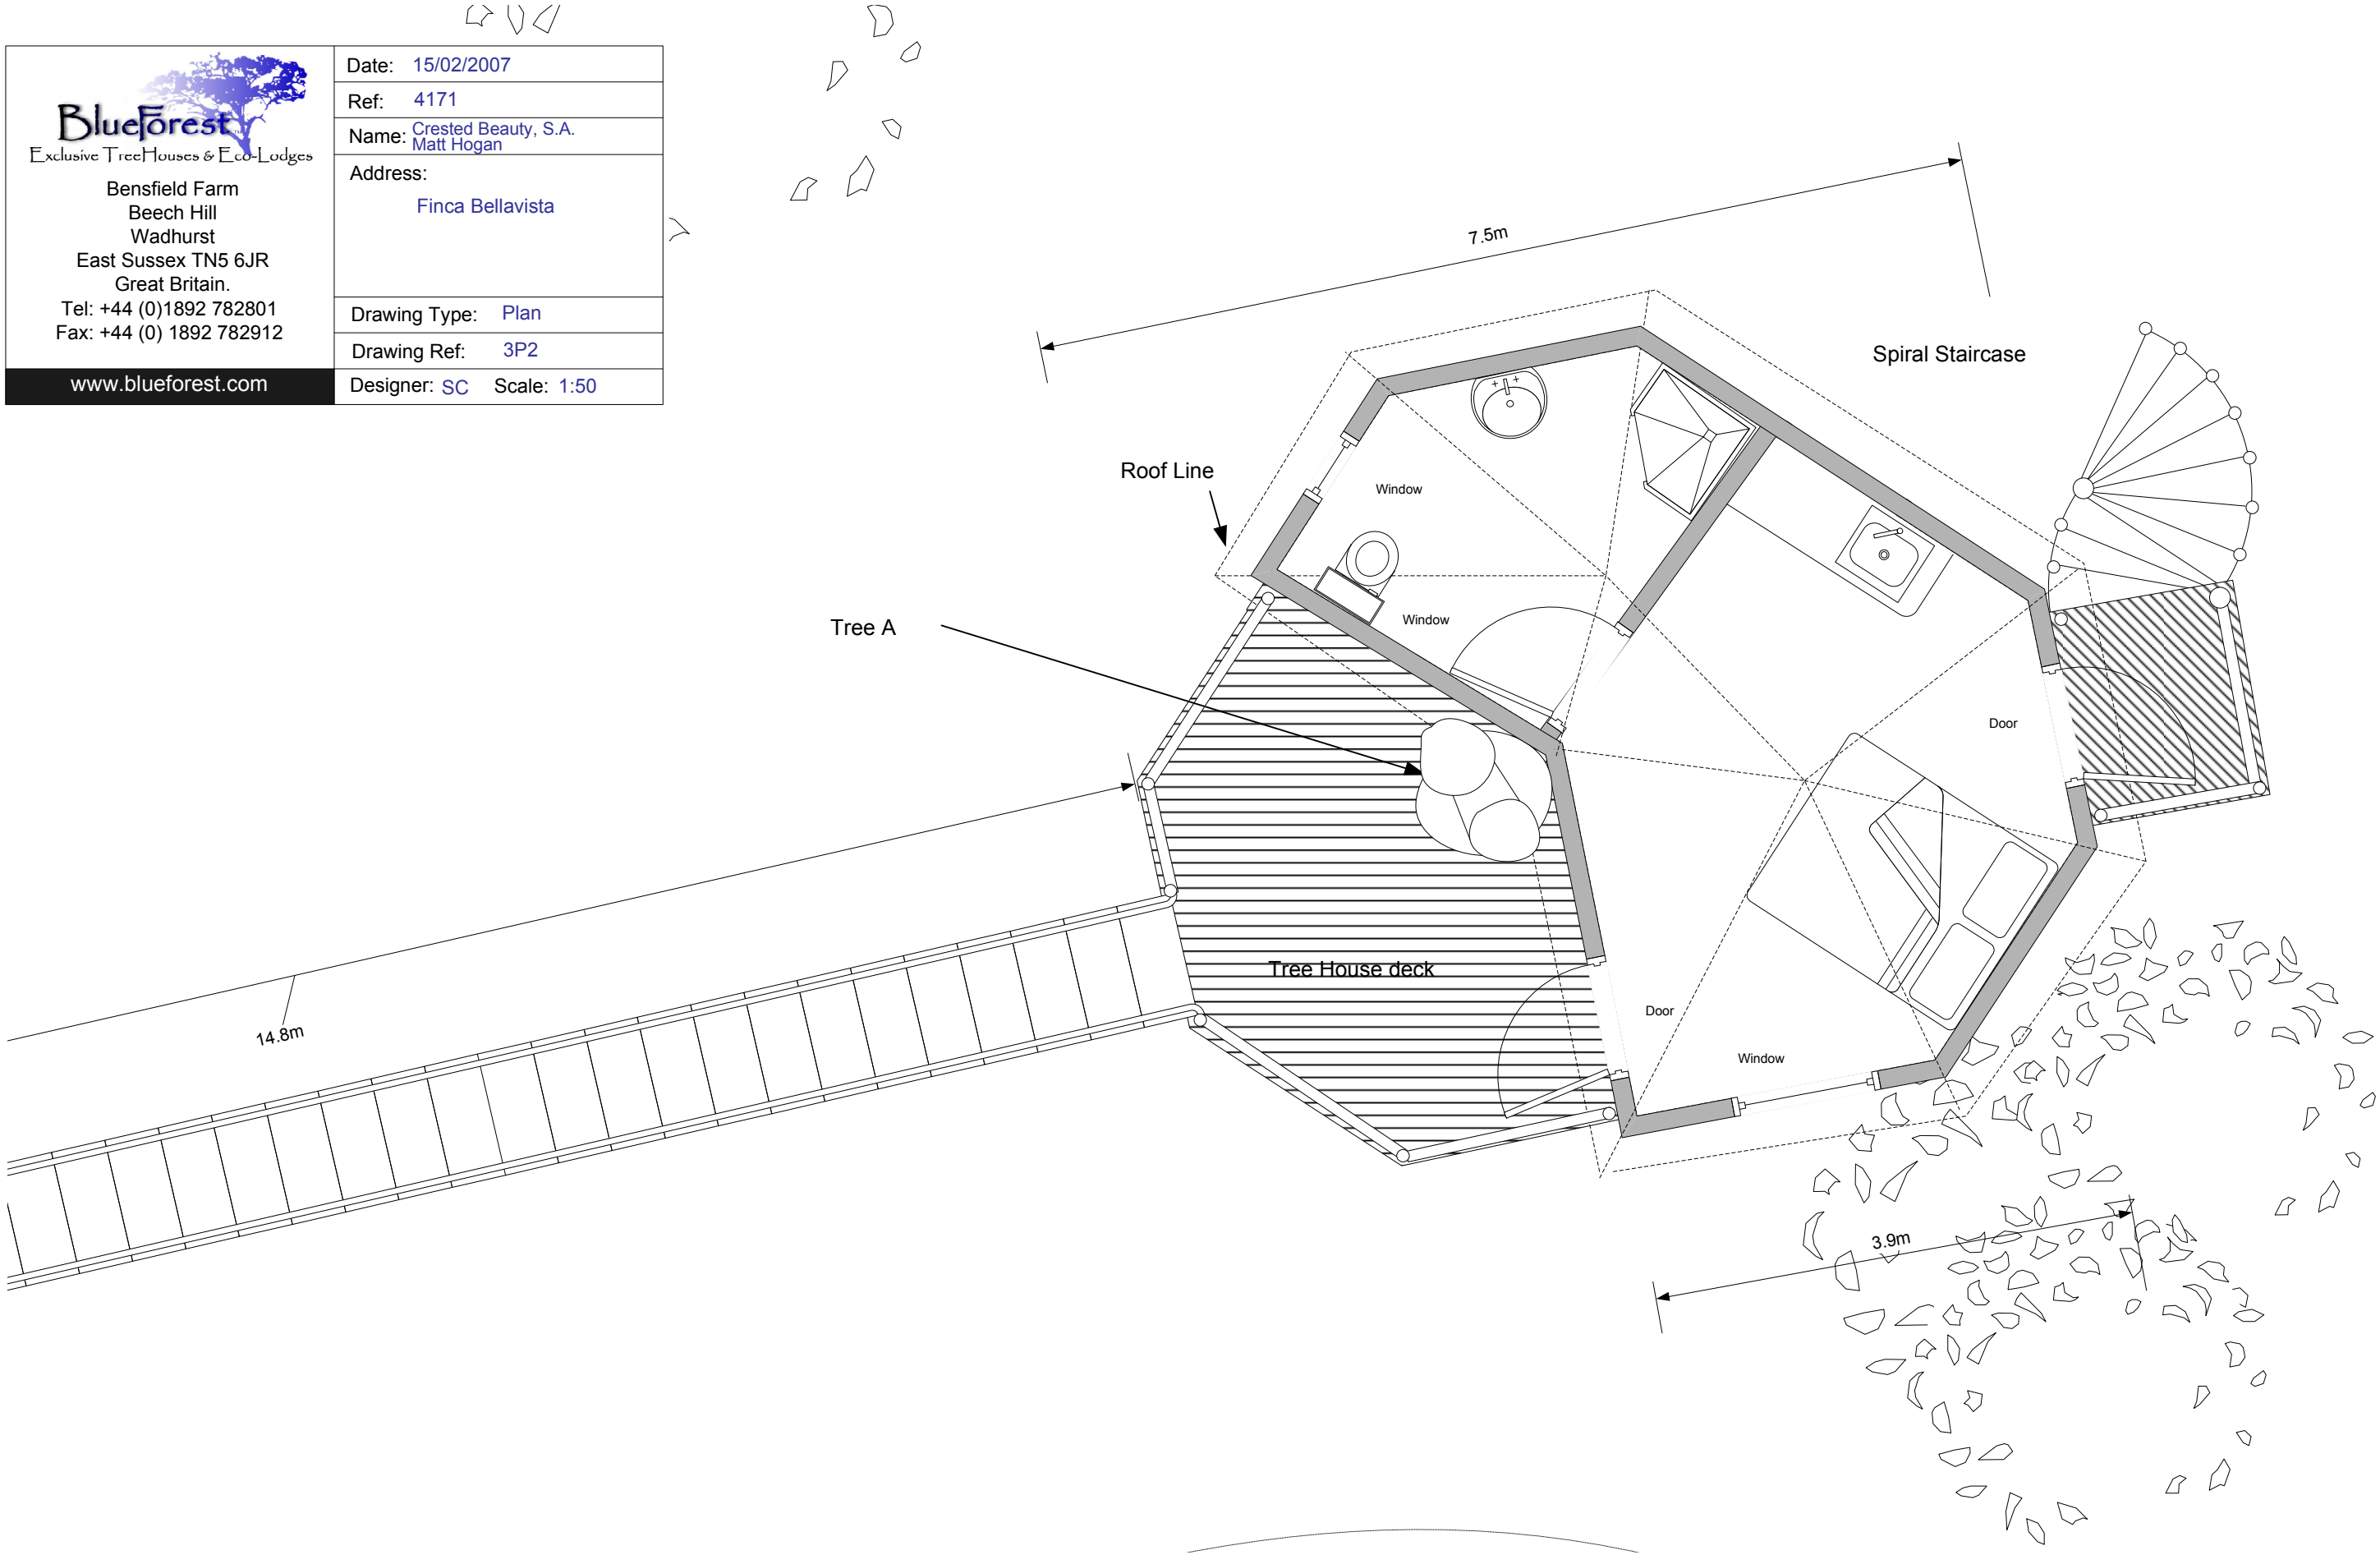

Finca Bellavista, Tree House Concept Three. — Plan View.

Blueforest Exclusive TreeHouses & Eco-Lodges Bensfield Farm Beech Hill Wadhurst East Sussex TN5 6JR Great Britain. Tel: +44 (0)1892 782801 Fax: +44 (0) 1892 782912 www.blueforest.com	Date: 15/02/2007
	Ref: 4171
	Name: Crested Beauty, S.A. Matt Hogan
	Address: Finca Bellavista
	Drawing Type: Plan
Drawing Ref: 3P2	
Designer: SC	Scale: 1:50