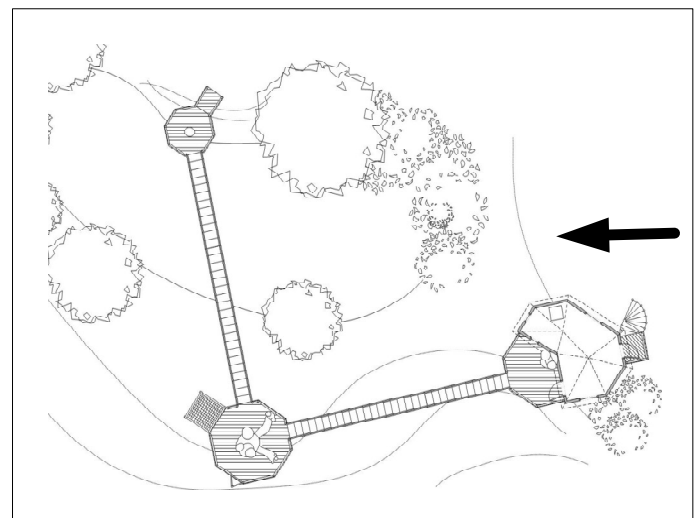

Finca Bellavista, Tree House Concept Three. — Side Elevation.

Bensfield Farm Beech Hill Wadhurst East Sussex TN5 6JR Great Britain. Tel: +44 (0)1892 782801 Fax: +44 (0) 1892 782912 www.blueforest.com	Date: 15/02/2007
	Ref: 4171
	Name: Crested Beauty, S.A. Matt Hogan
	Address: Finca Bellavista
	Drawing Type: Plan
	Drawing Ref: 3E2
	Designer: SC Scale: 1:50

Wildlife Viewing Platform

EuroShake Recycled Content Roofing Tiles

Eco-Madera Wood Siding

5.0m

Rope Bridge

Tree A

Tree B

Timber Bracer Supports

Tree A

Spiral Staircase