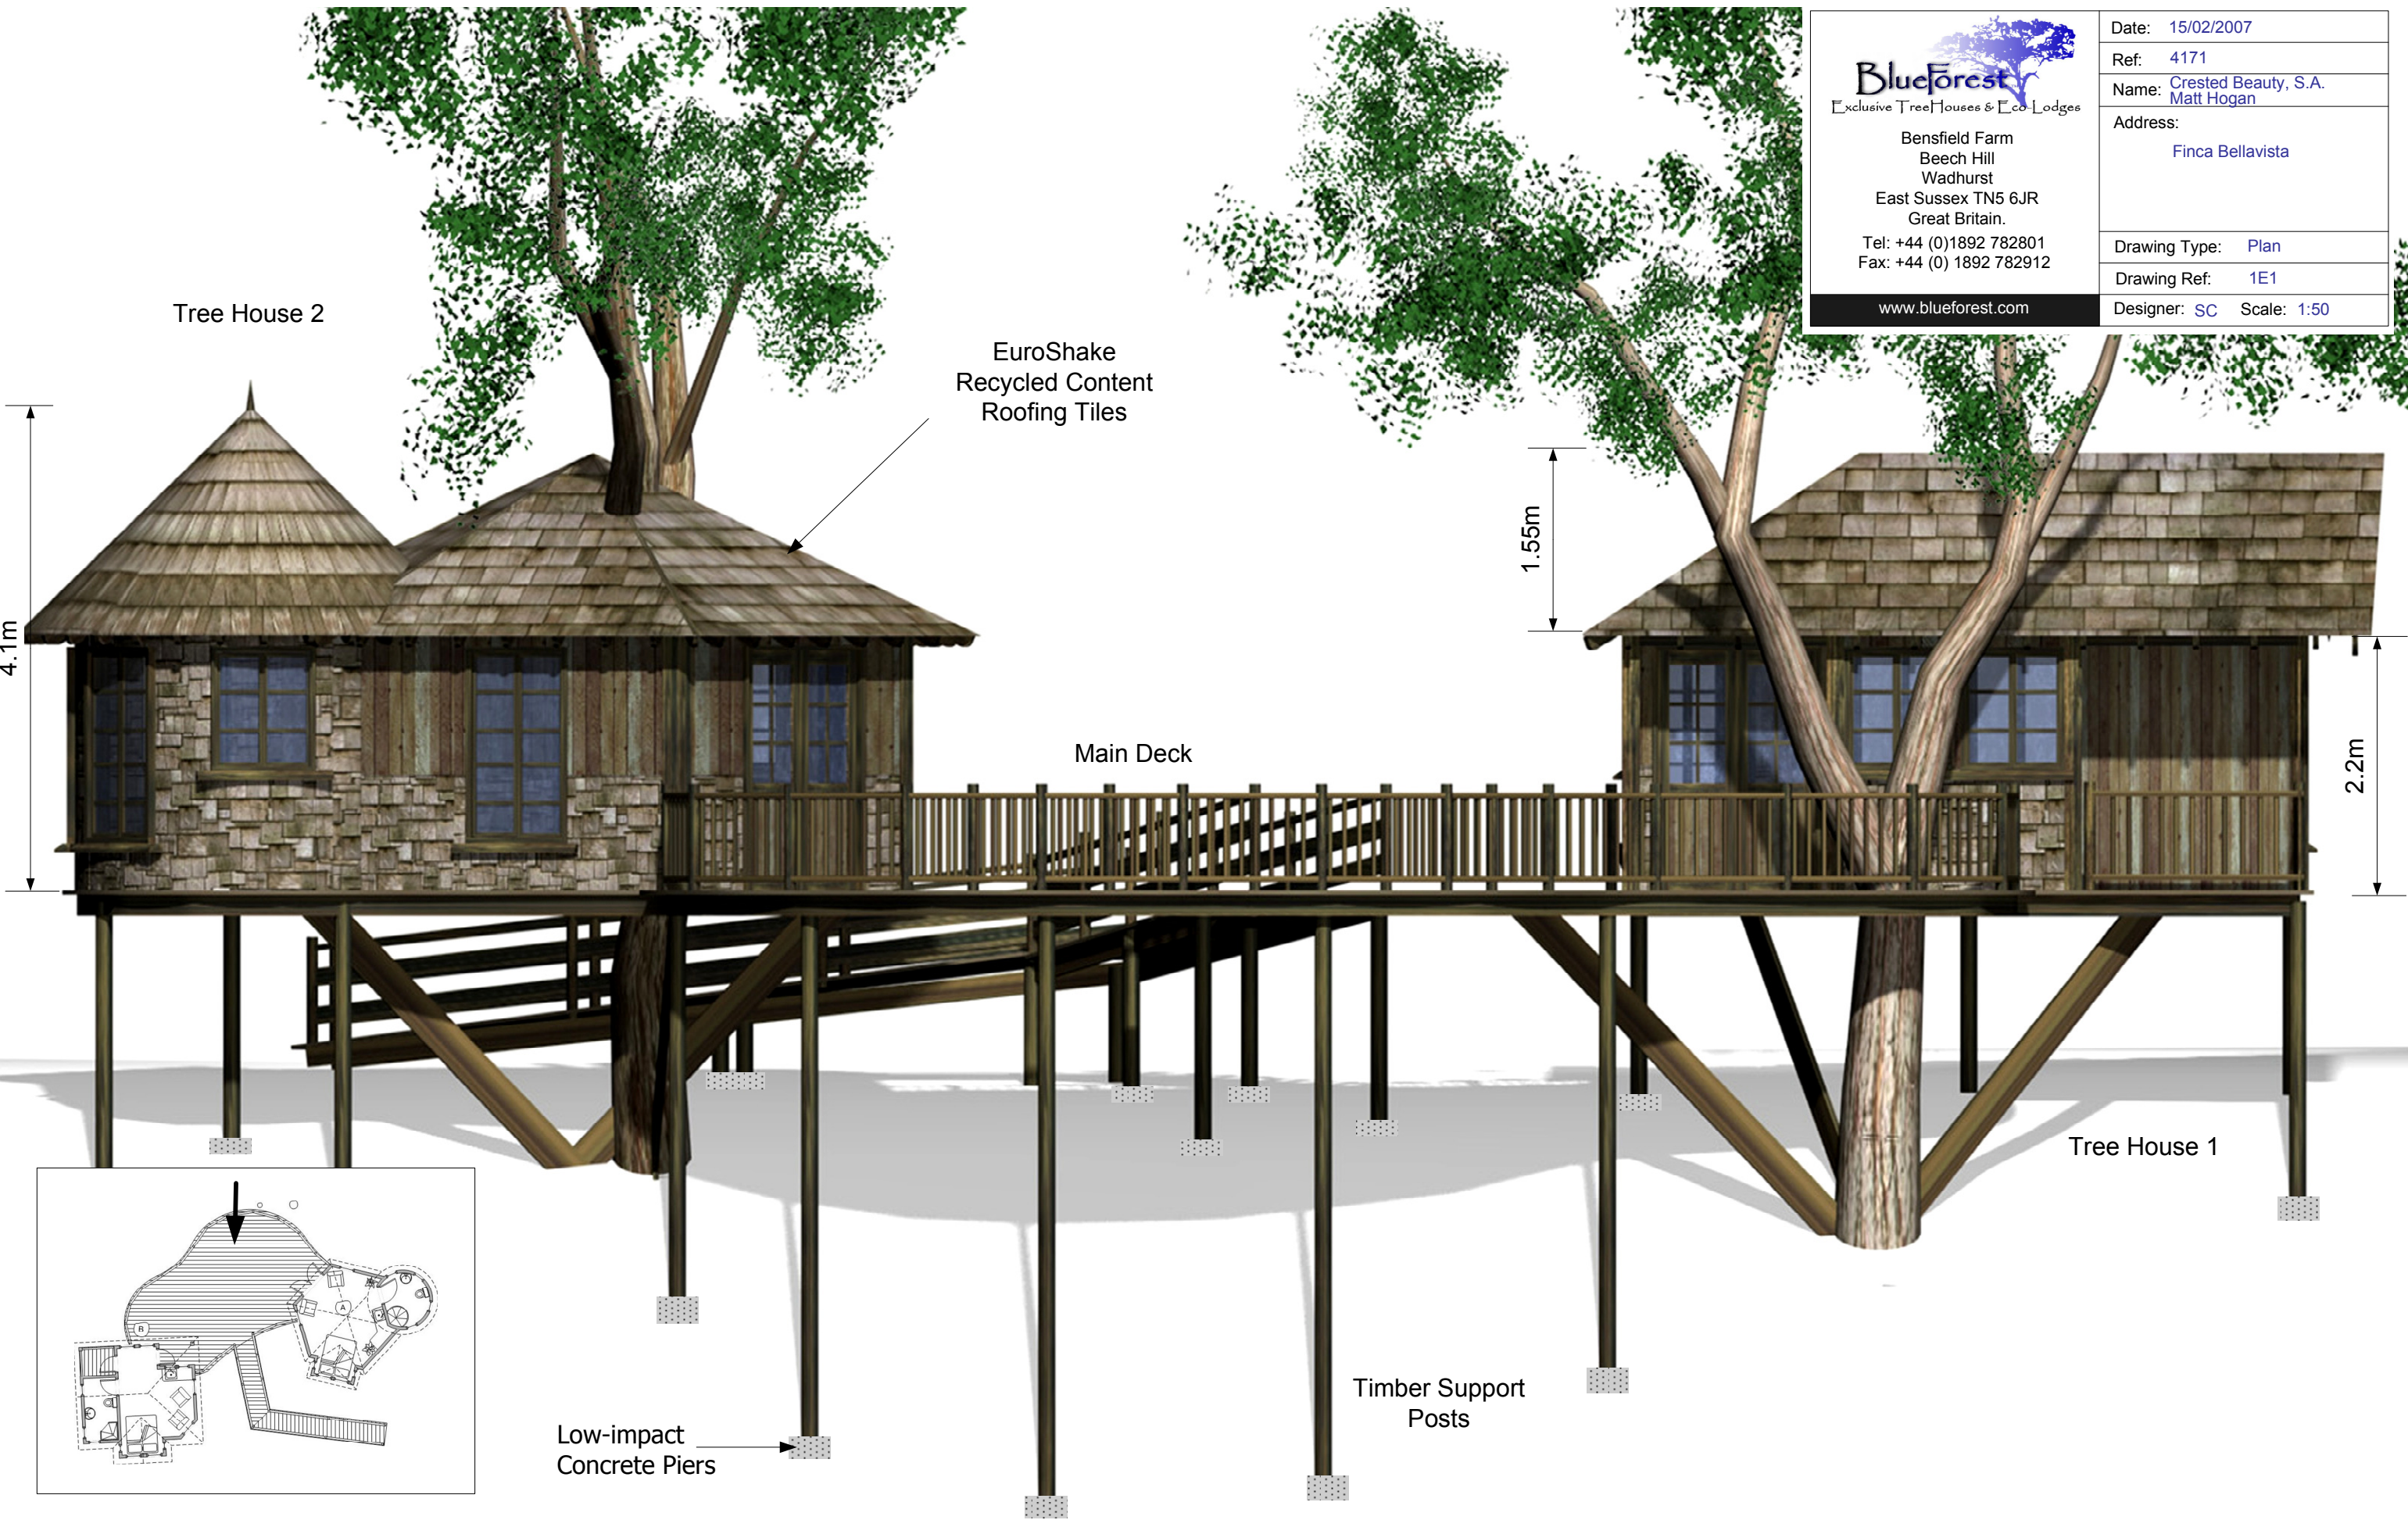

Finca Bellavista

Tree House Concept Plans

Client: Crested Beauty, S.A.- Matt Hogan

Prepared By: Blue Forest Limited

Date: Thursday, 15 February 2007

Customer Ref: 4171

Finca Bellavista, Tree House Concept One. — Site Plan.

Finca Bellavista, Tree House Concept One. — Front Elevation.

 <p>Bensfield Farm Beech Hill Wadhurst East Sussex TN5 6JR Great Britain. Tel: +44 (0)1892 782801 Fax: +44 (0) 1892 782912 www.blueforest.com</p>	Date: 15/02/2007
	Ref: 4171
	Name: Crested Beauty, S.A. Matt Hogan
	Address: Finca Bellavista
	Drawing Type: Plan
Drawing Ref: 1E1	
Designer: SC	Scale: 1:50

Tree House 2

EuroShake
Recycled Content
Roofing Tiles

Main Deck

Tree House 1

Low-impact
Concrete Piers

Timber Support
Posts

4.1m

1.55m

Tree A

Spiral Staircase

Finca Bellavista, Arboreal Tree House Design. — Bracer Detail.

Front Elevation

Side Elevation

The bracers are fixed using a galvanised steel bracket/joist hanger and a stainless steel bolt.