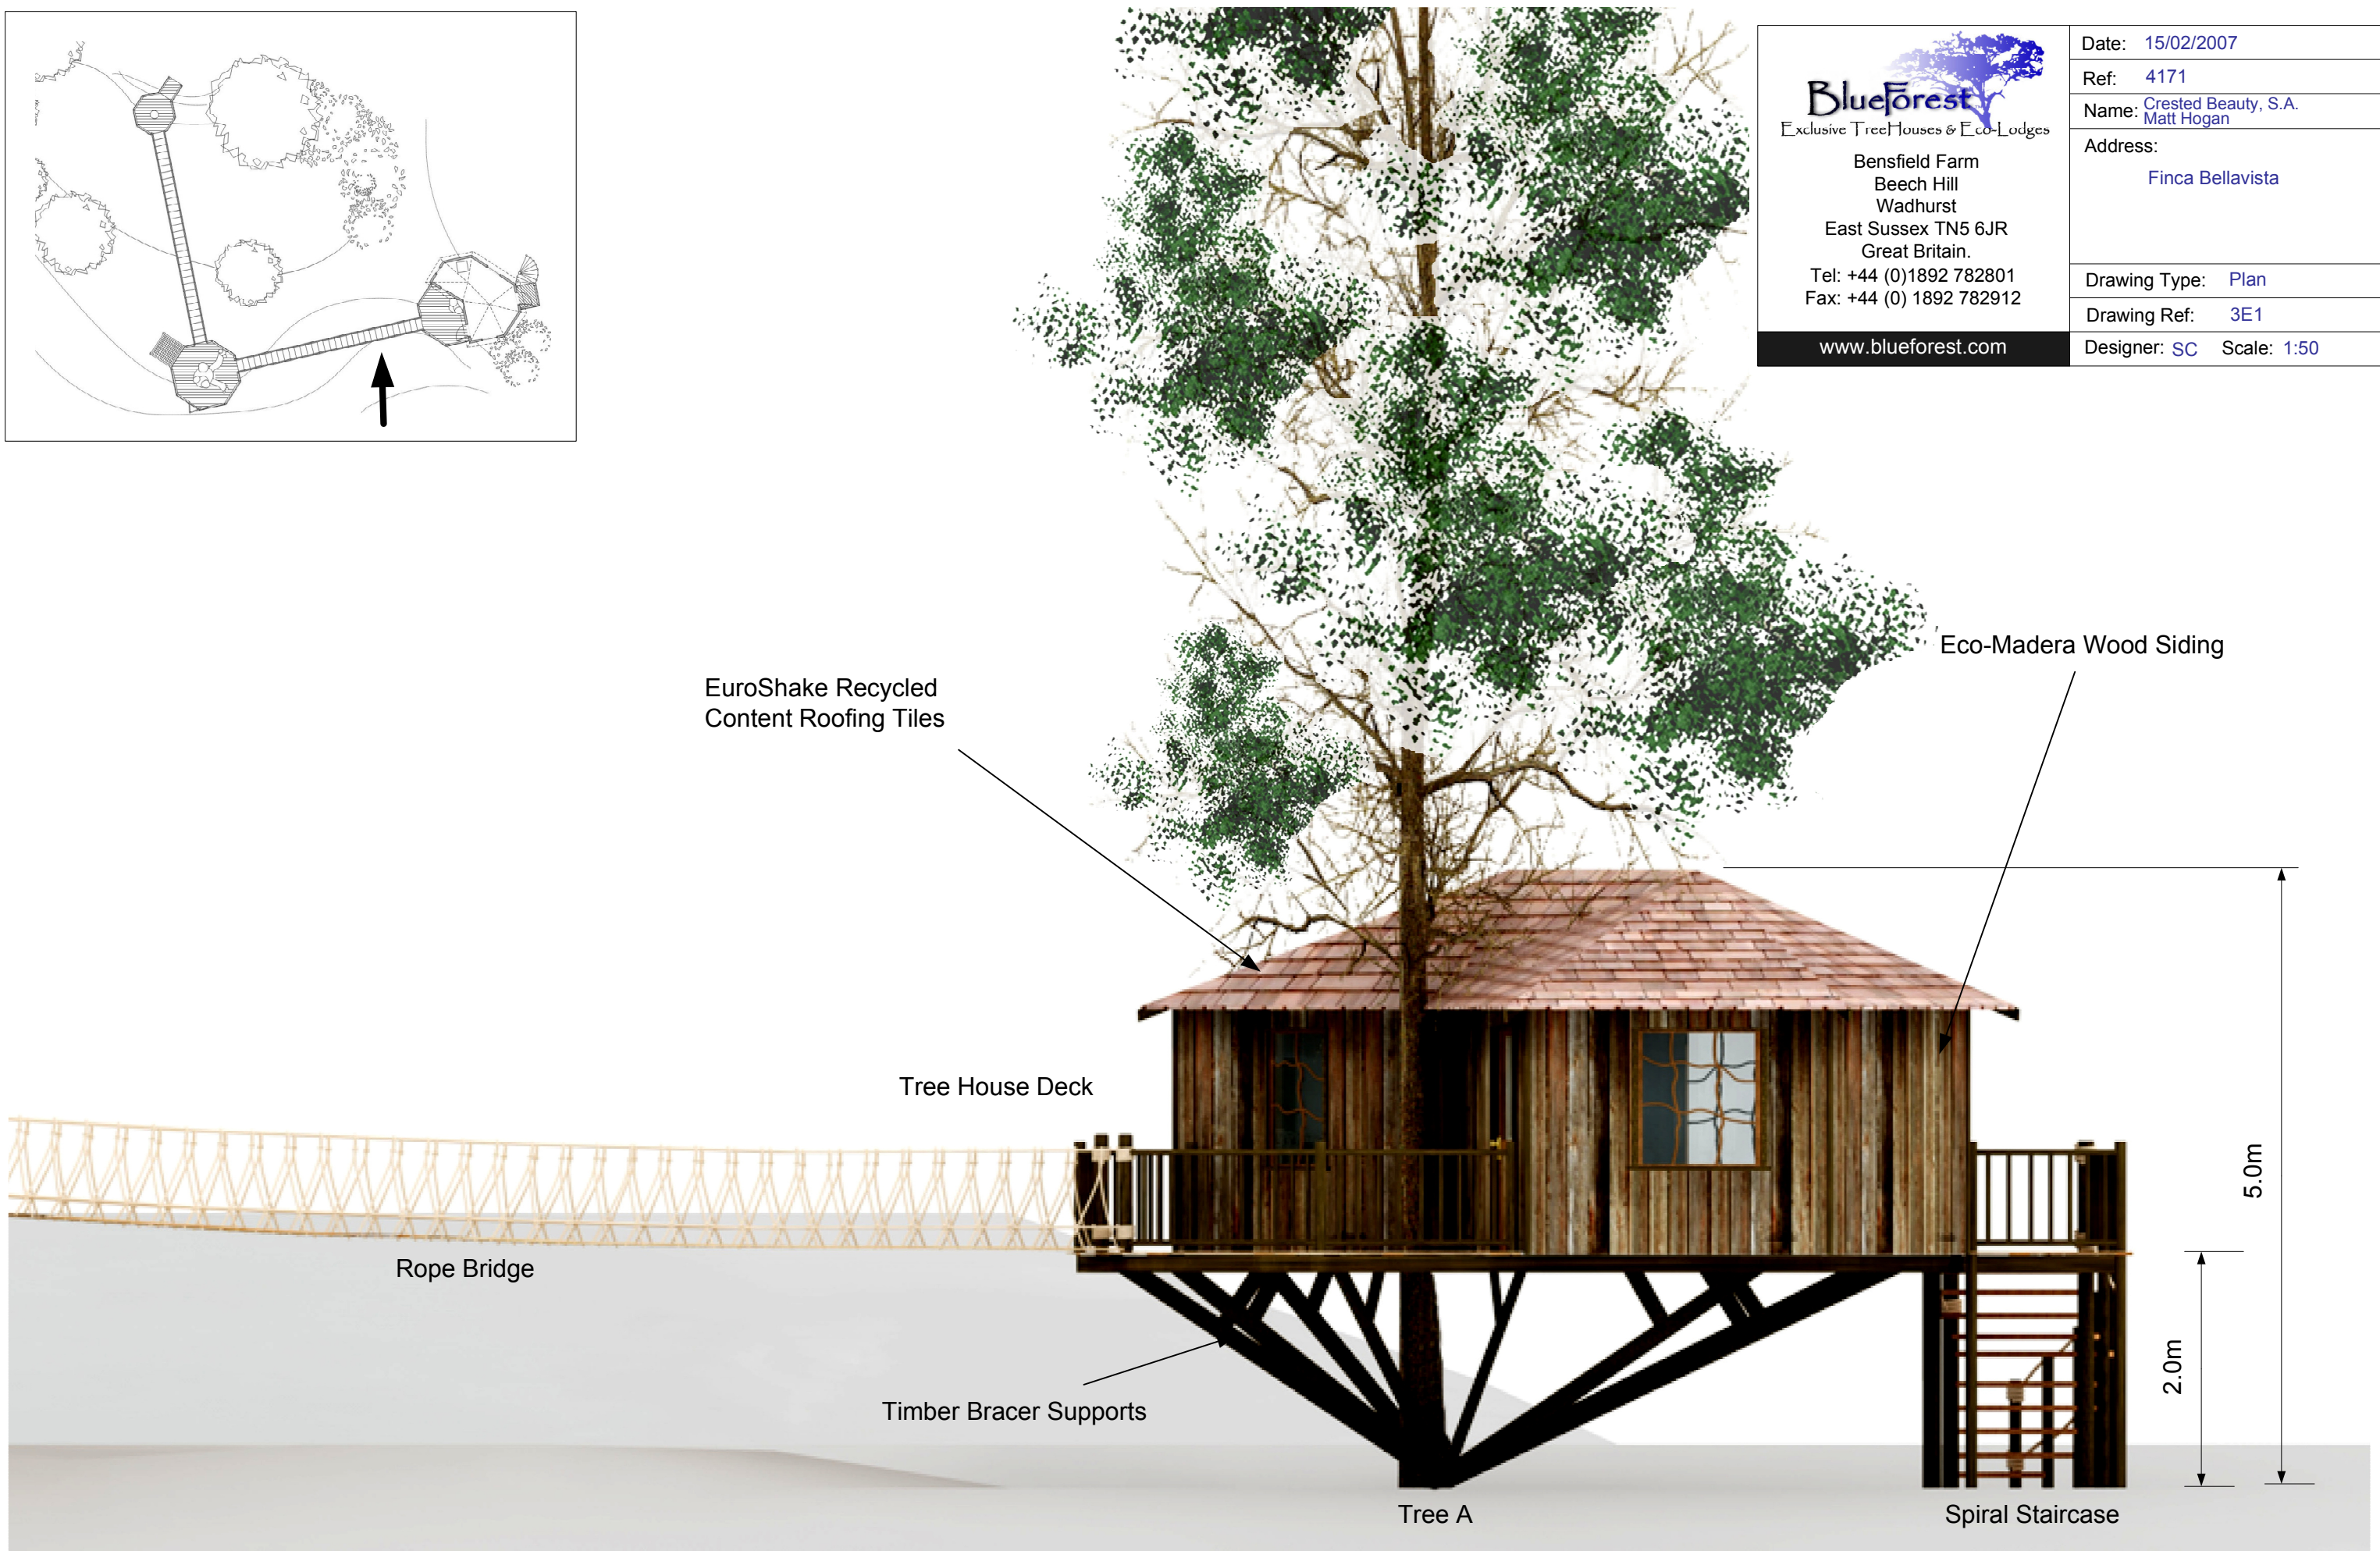

Finca Bellavista, Tree House Concept Three. — Site Plan.

Date	15/02/2007
Ref:	4171
Name:	Crested Beauty, S.A. Matt Hogan
Address:	Finca Bellavista
Drawing Type:	Plan
Drawing Ref:	3P1
Designer:	SC Scale: 1:100

Finca Bellavista, Tree House Concept Three. — Front Elevation.

 <p>Bensfield Farm Beech Hill Wadhurst East Sussex TN5 6JR Great Britain. Tel: +44 (0)1892 782801 Fax: +44 (0) 1892 782912 www.blueforest.com</p>	Date: 15/02/2007
	Ref: 4171
	Name: Crested Beauty, S.A. Matt Hogan
	Address: Finca Bellavista
	Drawing Type: Plan
	Drawing Ref: 3E1
	Designer: SC Scale: 1:50

Tree A

Spiral Staircase

Finca Bellavista, Arboreal Tree House Design. — Bracer Detail.

Front Elevation

Side Elevation

The bracers are fixed using a galvanised steel bracket/joist hanger and a stainless steel bolt.

The bolt passes through an eye-hole in the bracket and is fixed through the bark, cambium layer and sap wood and eventually into the heart wood of the tree.

By securing in this manner the tree simply grows around the fixing as though it were a limb with no negative consequences.