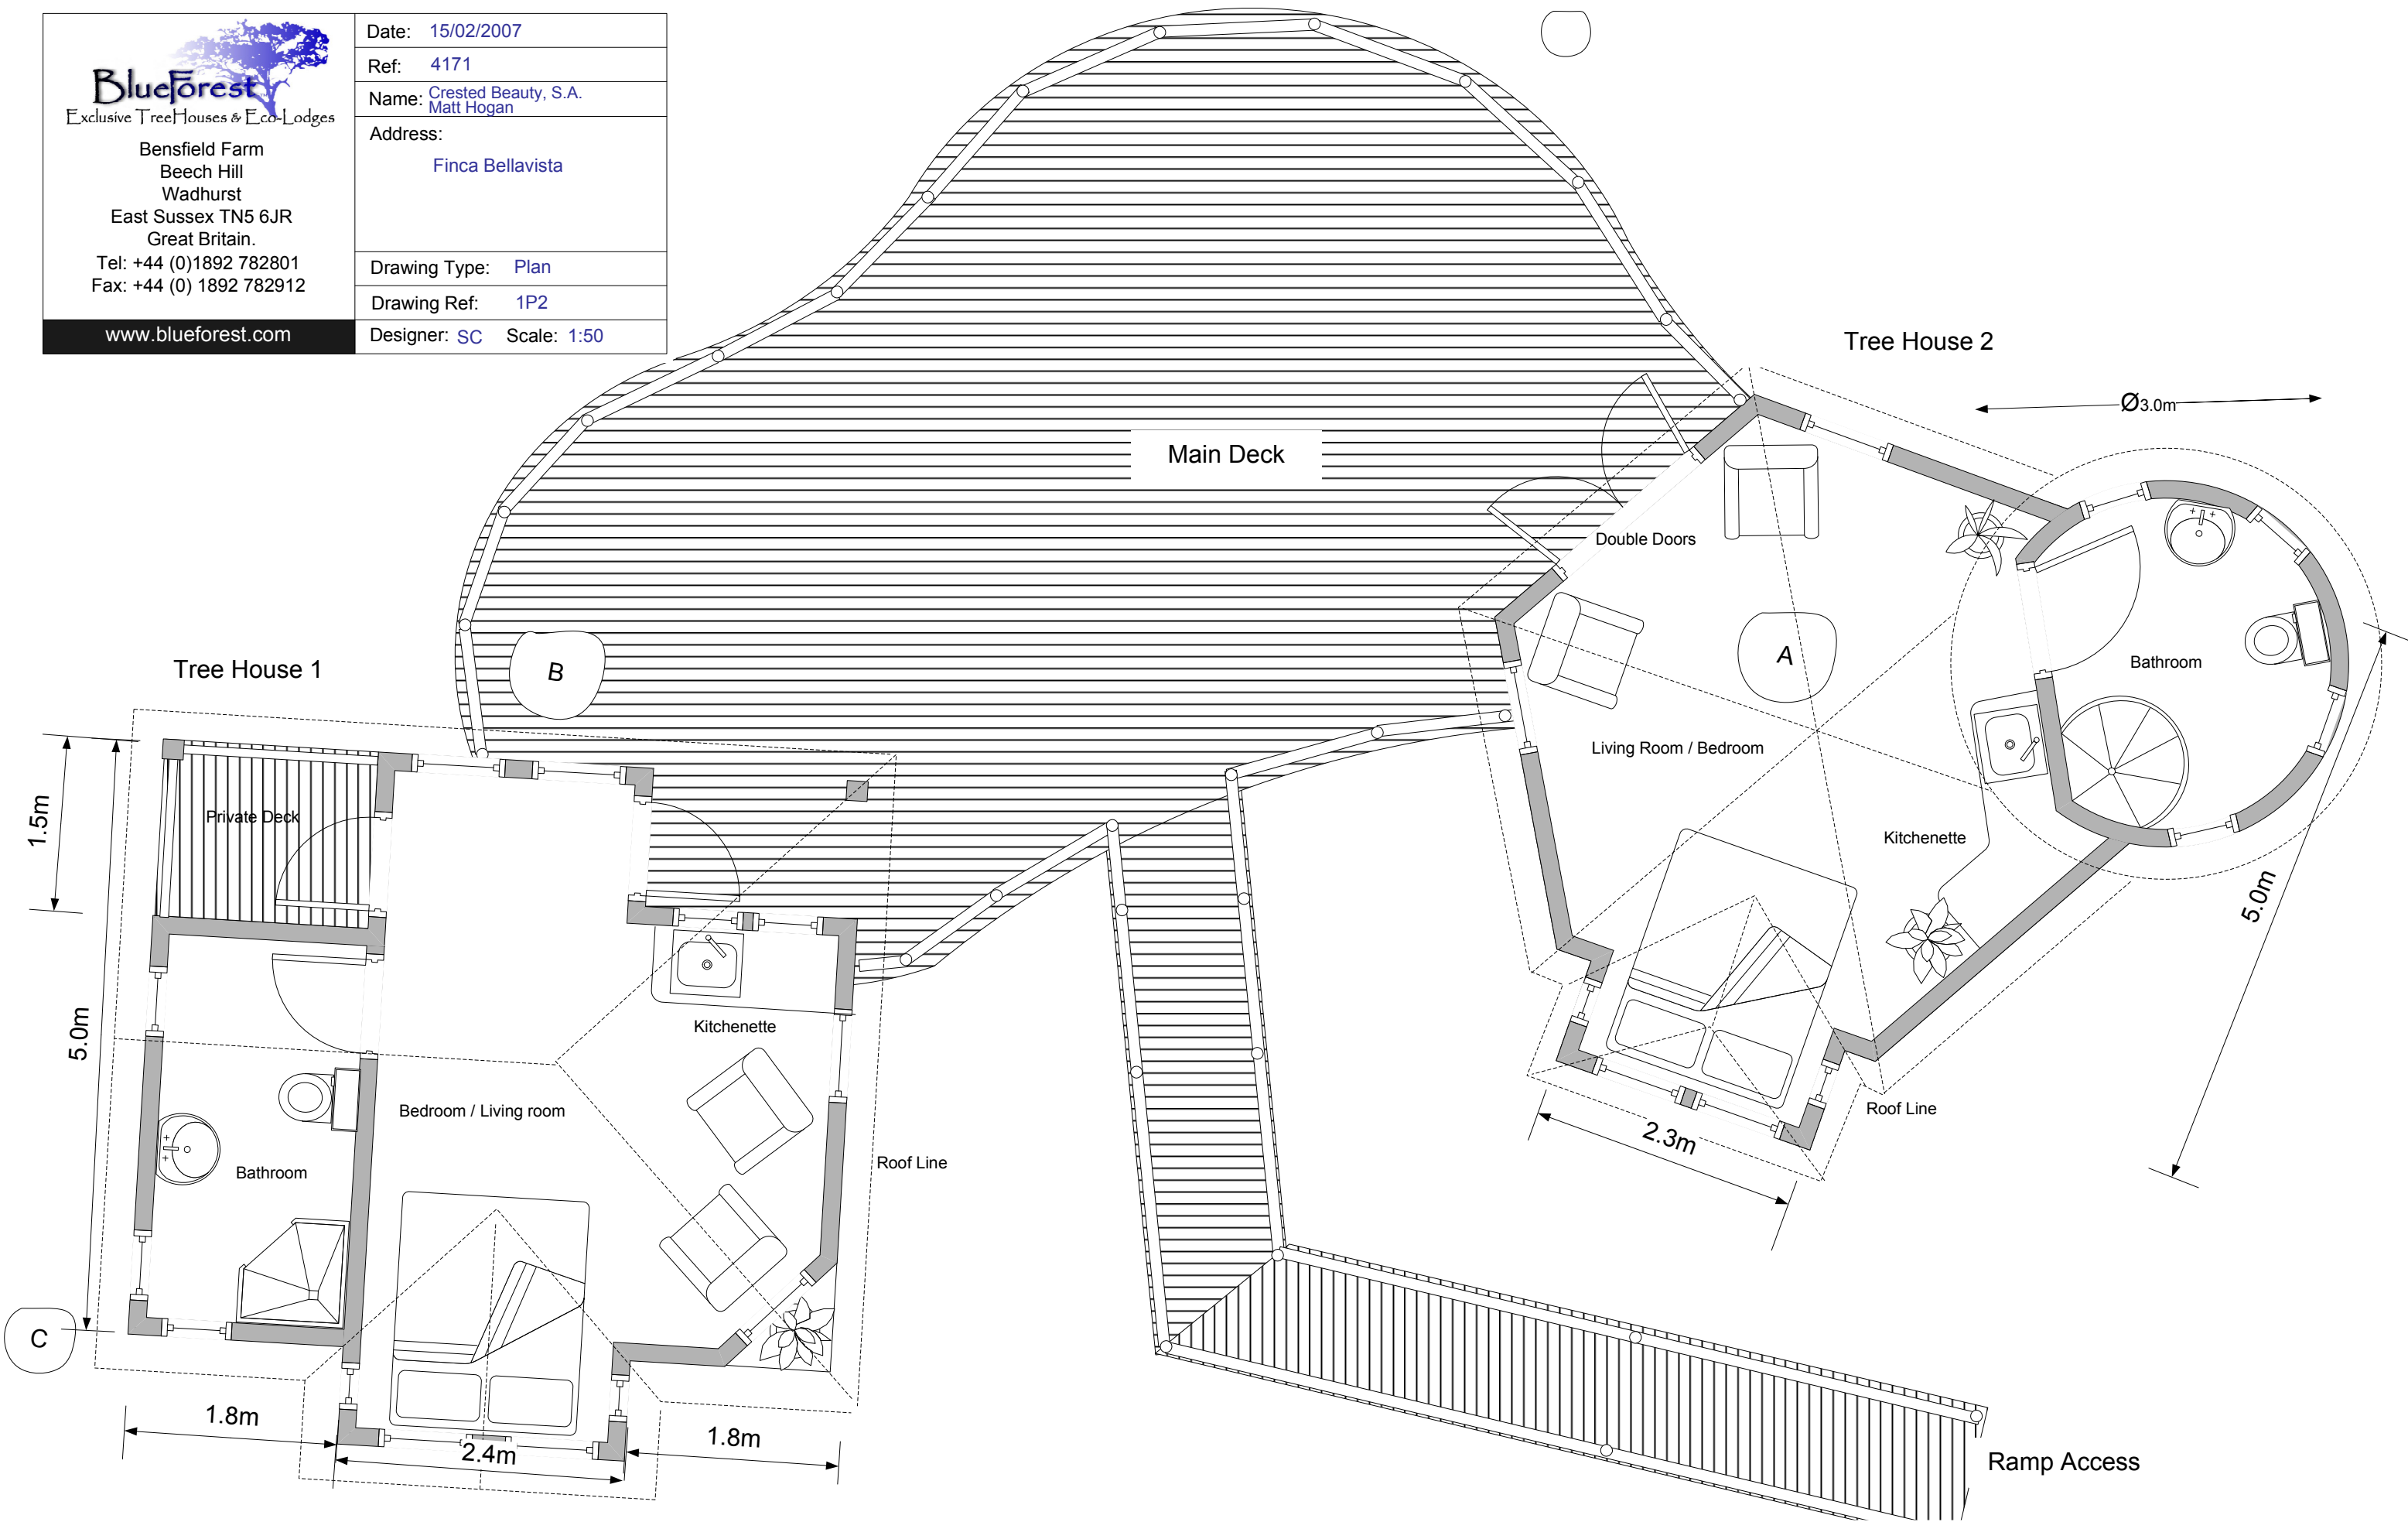

Finca Bellavista, Tree House Concept One. — Plan View.

BlueForest Exclusive Tree Houses & Eco-Lodges Bensfield Farm Beech Hill Wadhurst East Sussex TN5 6JR Great Britain. Tel: +44 (0)1892 782801 Fax: +44 (0) 1892 782912 www.blueforest.com	Date: 15/02/2007
	Ref: 4171
	Name: Crested Beauty, S.A. Matt Hogan
	Address: Finca Bellavista
Drawing Type: Plan	
Drawing Ref: 1P2	
Designer: SC	Scale: 1:50