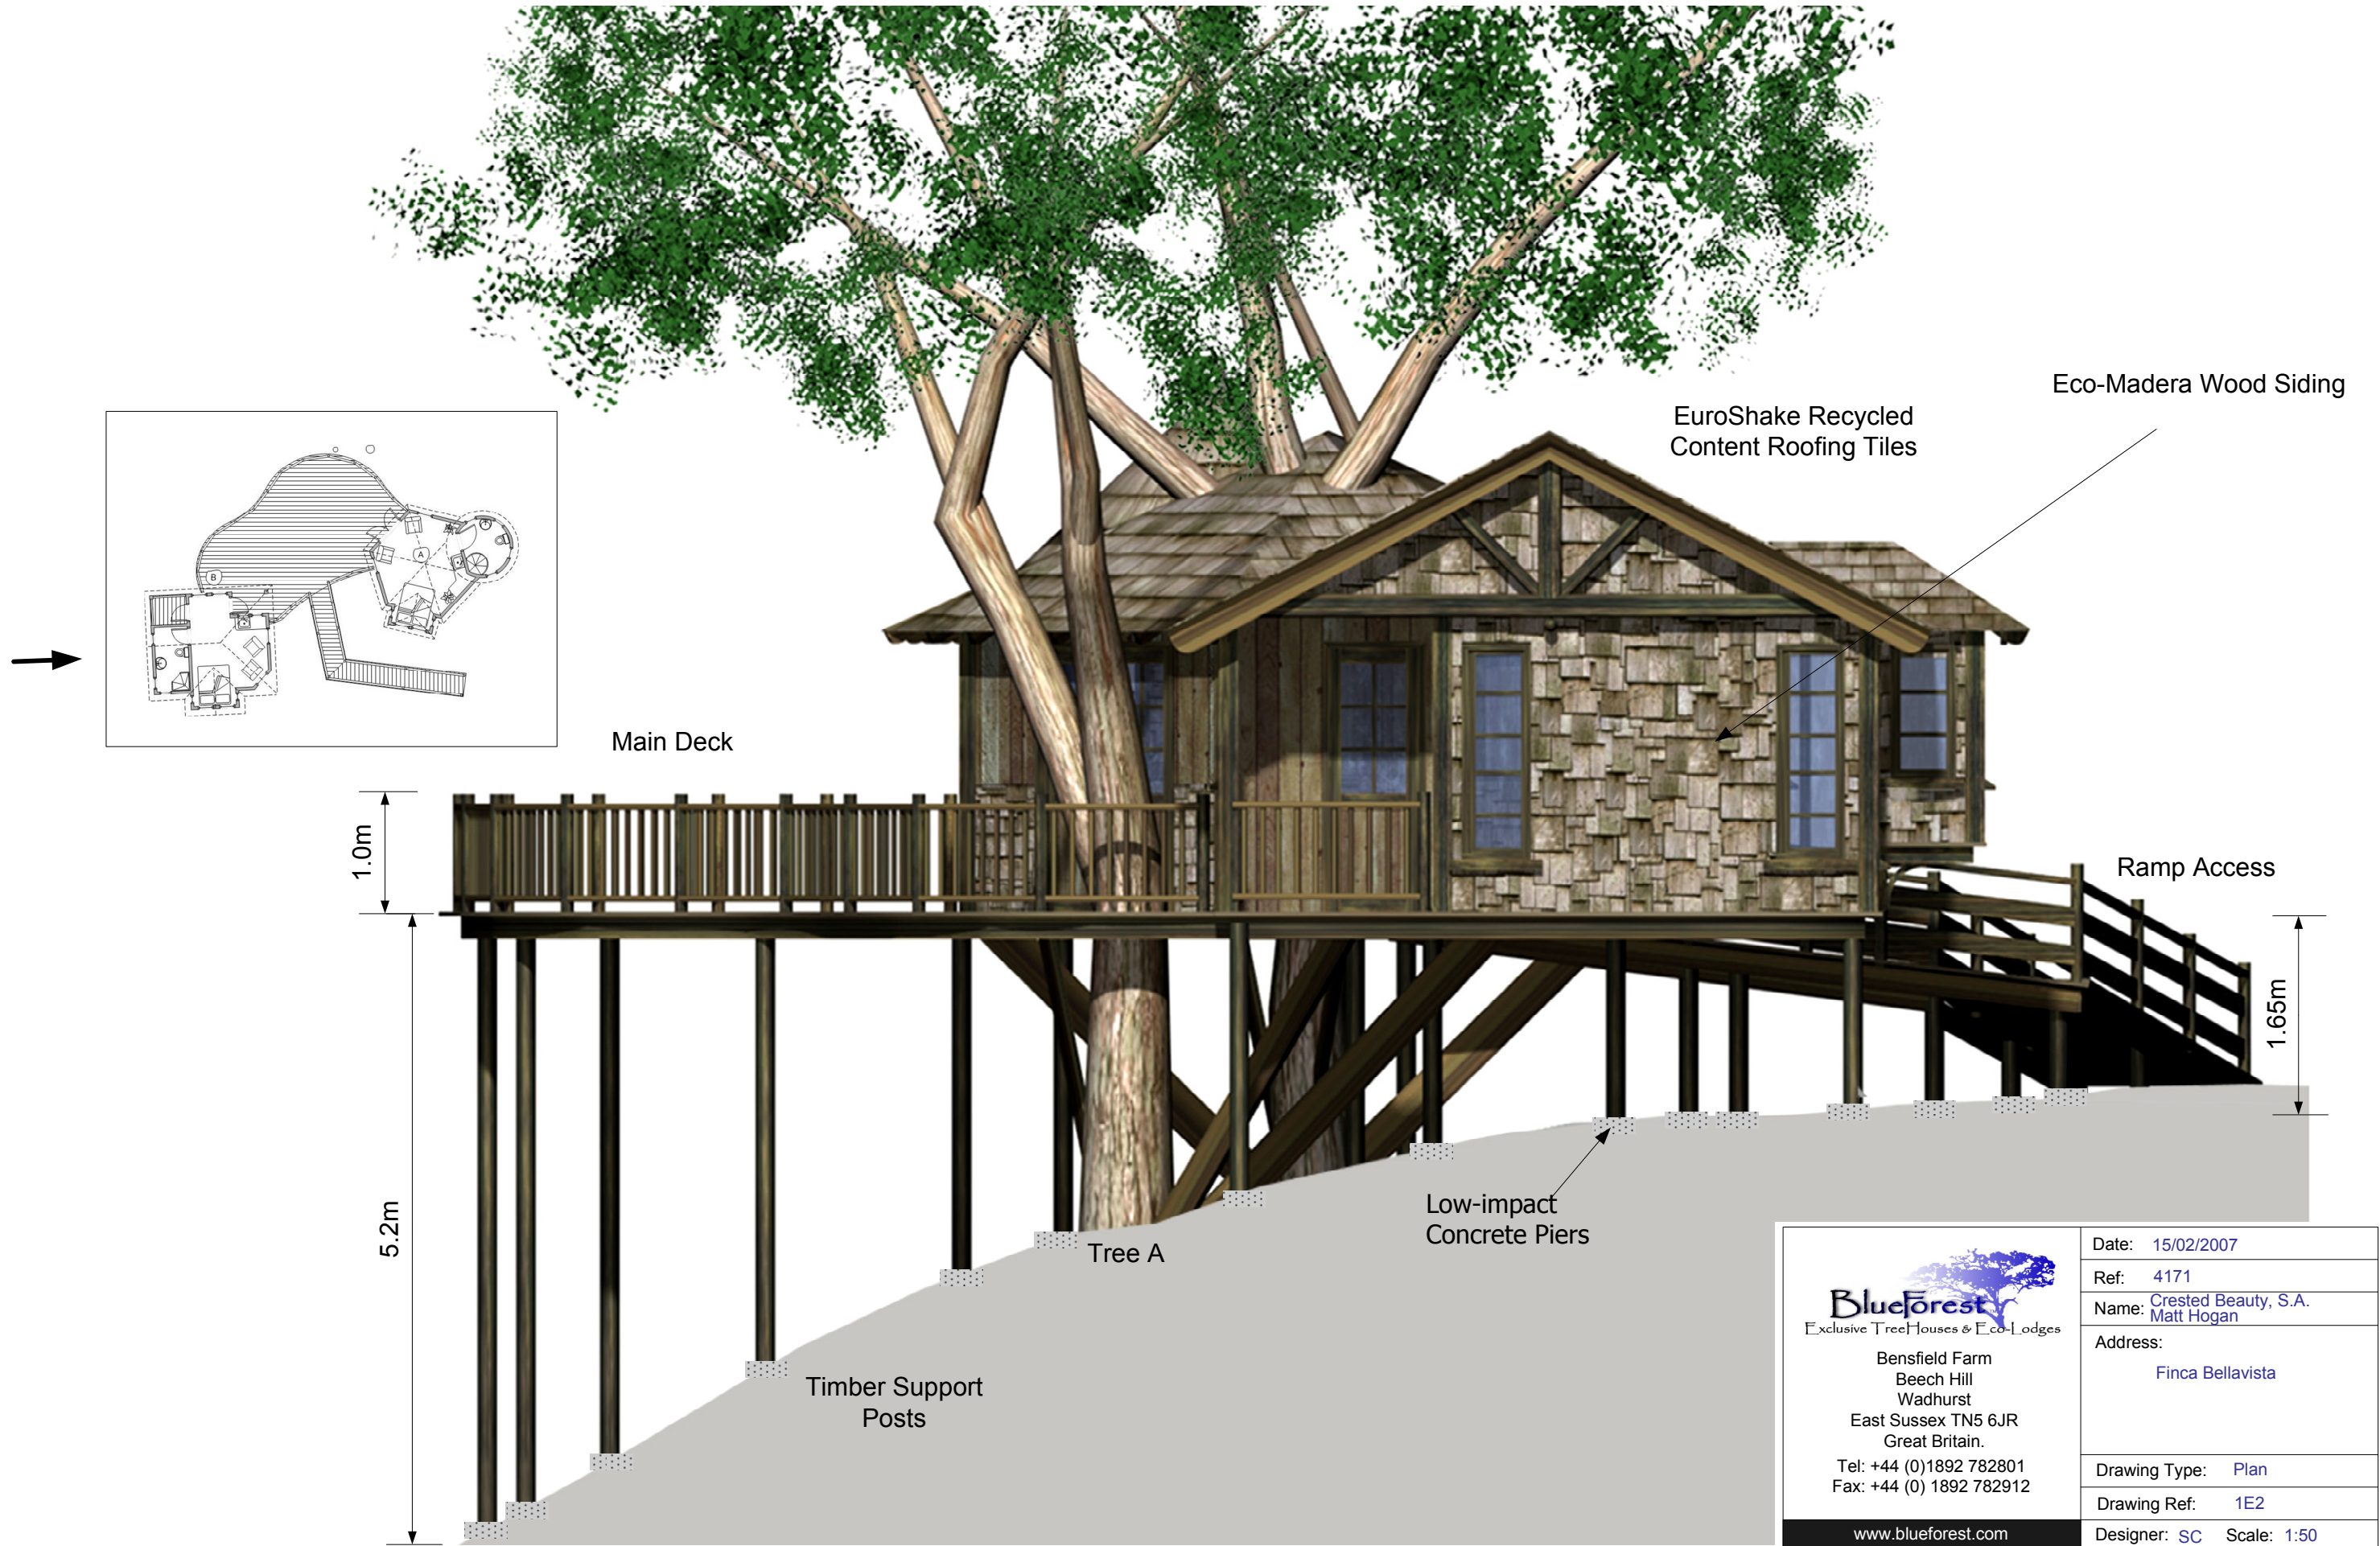

Tree House 2

EuroShake
Recycled Content
Roofing Tiles

Main Deck

Tree House 1

Low-impact
Concrete Piers

Timber Support
Posts

4.1m

1.55m

2.2m

Finca Bellavista, Tree House Concept One. — Side Elevation.

 <p>Blueforest Exclusive Tree Houses & Eco-Lodges</p> <p>Bensfield Farm Beech Hill Wadhurst East Sussex TN5 6JR Great Britain. Tel: +44 (0)1892 782801 Fax: +44 (0) 1892 782912 www.blueforest.com</p>	Date: 15/02/2007
	Ref: 4171
	Name: Crested Beauty, S.A. Matt Hogan
	Address: Finca Bellavista
	Drawing Type: Plan
	Drawing Ref: 1E2
	Designer: SC Scale: 1:50

Finca Bellavista, Tree House Concept Three. — Site Plan.

Date	15/02/2007
Ref:	4171
Name:	Crested Beauty, S.A. Matt Hogan
Address:	Finca Bellavista
Drawing Type:	Plan
Drawing Ref:	3P1
Designer:	SC Scale: 1:100

Tree A

Spiral Staircase

Finca Bellavista, Arboreal Tree House Design. — Bracer Detail.

Front Elevation

Side Elevation

The bracers are fixed using a galvanised steel bracket/joist hanger and a stainless steel bolt.