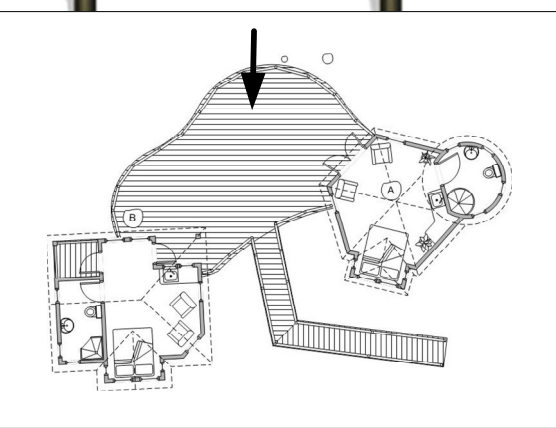

Finca Bellavista, Tree House Concept One. — Front Elevation.

Bensfield Farm Beech Hill Wadhurst East Sussex TN5 6JR Great Britain. Tel: +44 (0)1892 782801 Fax: +44 (0) 1892 782912 www.blueforest.com	Date: 15/02/2007
	Ref: 4171
	Name: Crested Beauty, S.A. Matt Hogan
	Address: Finca Bellavista
	Drawing Type: Plan
Drawing Ref: 1E1	
Designer: SC	Scale: 1:50

Tree House 2

EuroShake
Recycled Content
Roofing Tiles

Main Deck

Tree House 1

Low-impact
Concrete Piers

Timber Support
Posts

4.1m

1.55m

2.2m