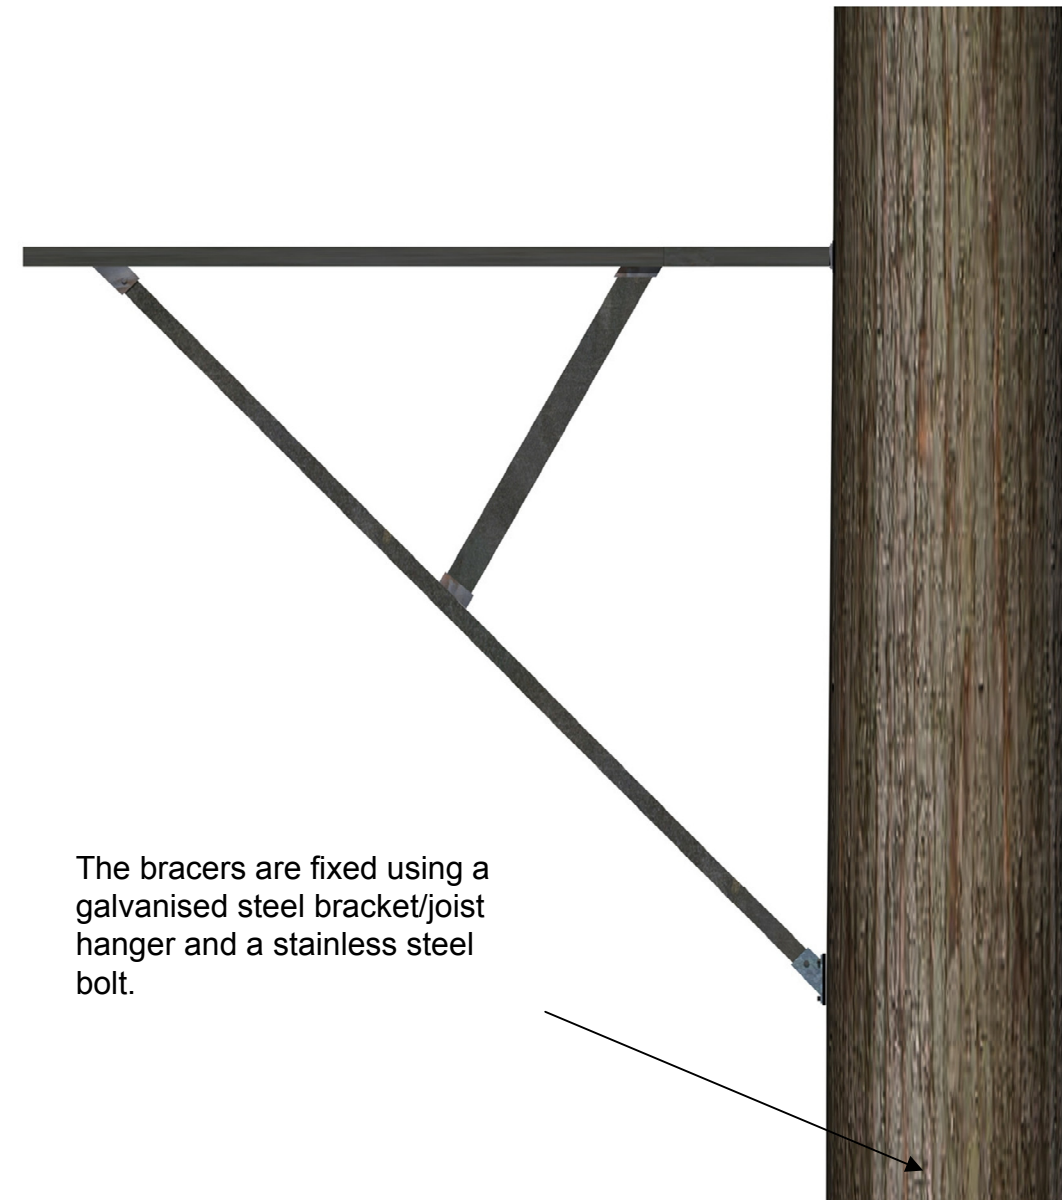

Tree A

Spiral Staircase

Finca Bellavista, Arboreal Tree House Design. — Bracer Detail.

Front Elevation

Side Elevation

The bracers are fixed using a galvanised steel bracket/joist hanger and a stainless steel bolt.

The bolt passes through an eye-hole in the bracket and is fixed through the bark, cambium layer and sap wood and eventually into the heart wood of the tree.

By securing in this manner the tree simply grows around the fixing as though it were a limb with no negative consequences.